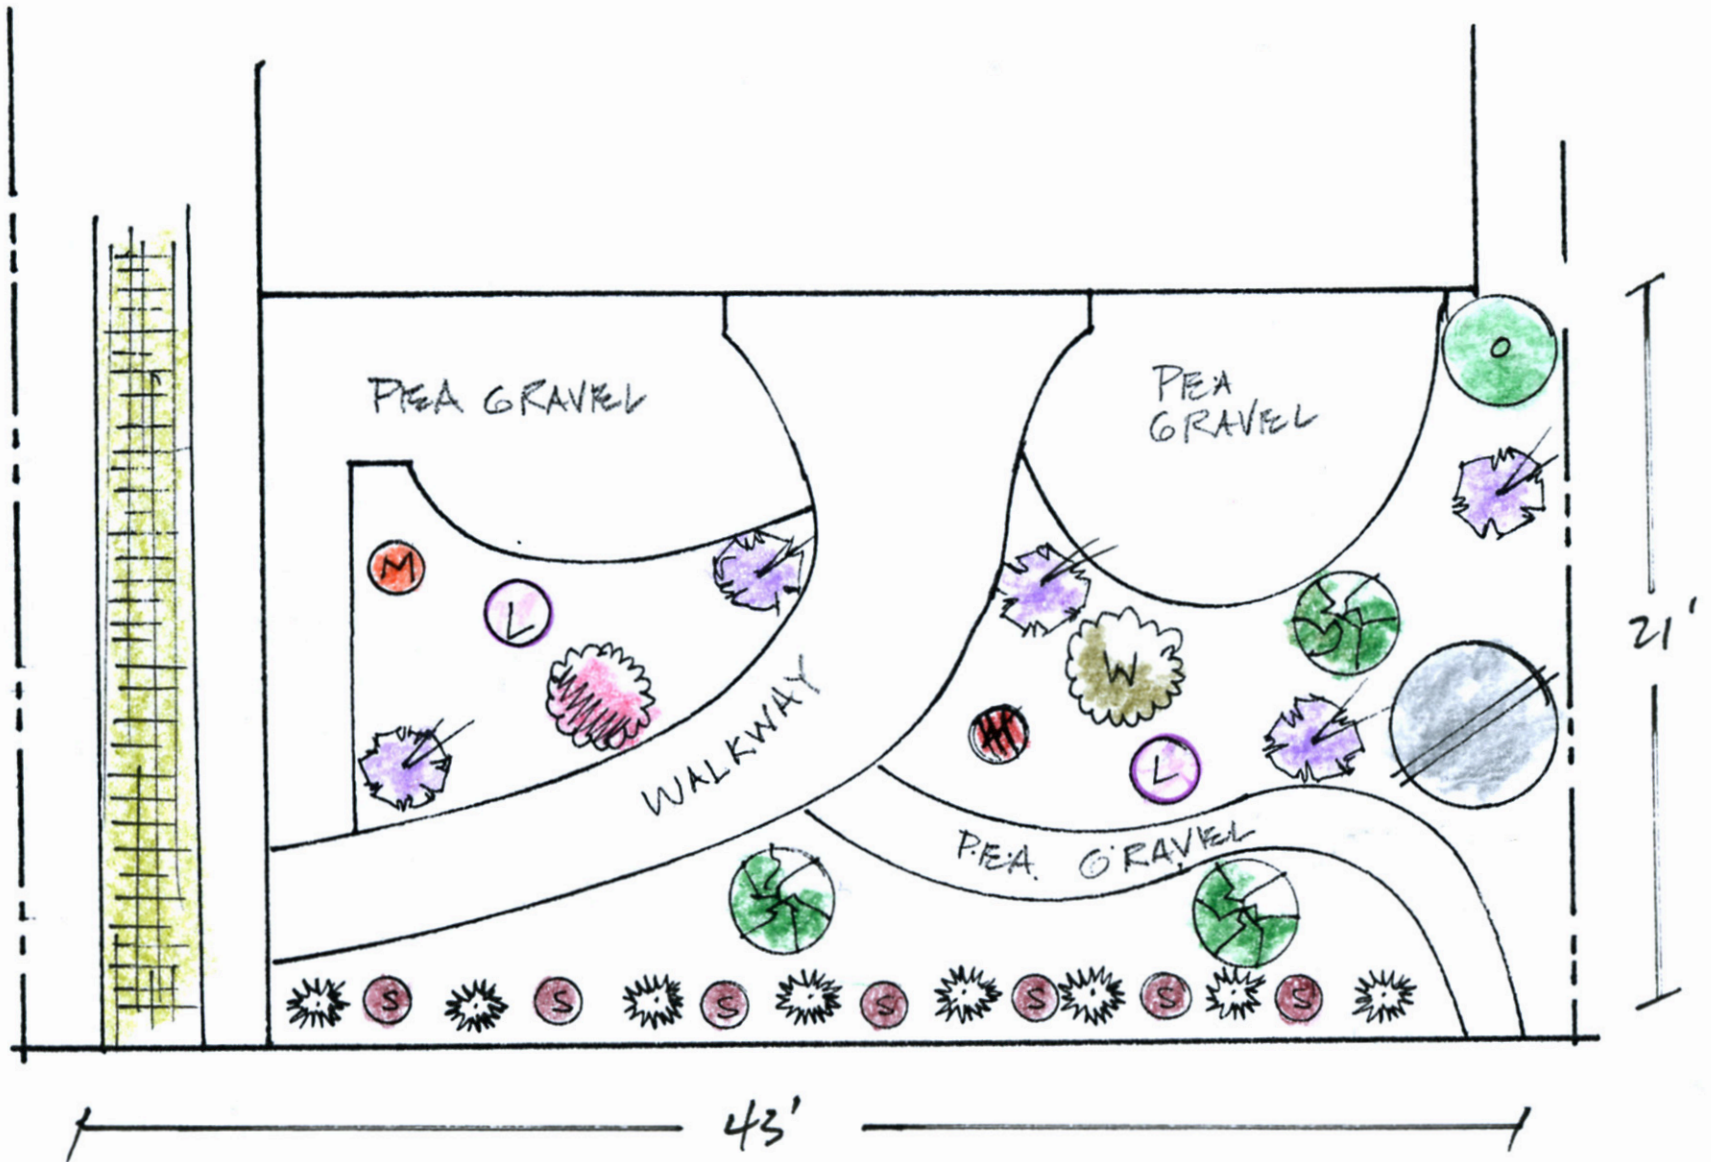

Courtesy City of Long Beach Water Department

LAKEWOOD  **OOD**

Lakewood, California – Be Waterwise – It's Up To Us! 562-866-9771, extension 2700

Long Beach Lawn to Garden Design 6 . Plant List

Long Beach Lawn to Garden Design 6 . Plant List

TREES	COMMON NAME	BOTANICAL NAME	SIZE	QUANTITY	NOTES
	Little Ollie Dwarf Olive	Olea europaea 'Montra'	15 gallon	1	
SHRUBS					
	California Lilac	Ceanothus 'Ray Hartman'	5 gallon	1	
	Autumn Sage & Mexican Bush Sage	Salvia greggii Salvia leucantha	5 gallon	3 2	
	Rockrose	Cistus x purpureus	5 gallon	1	
	Coast Rosemary	Westringia fruticosa	5 gallon	1	
	Manzanita 'Howard McMinn'	Arctostaphylos densiflora 'Howard McMinn'	5 gallon	3	
PERENNIALS & GRASSES					
	Spanish Lavender	Lavandula stoechas	1 gallon	2	
	Blue Fescue	Festuca glauca 'Elijah Blue'	flat	1	
	Monkey Flower	Mimulus aurantiacus	1 gallon	1	
	California Fuchsia	Zauschneria californica	1 gallon	1	
GROUND COVER					
	Stonecrop	Sedum spurium	flat	1	
	Silver Carpet	Dymondia margaretae	flats	2	