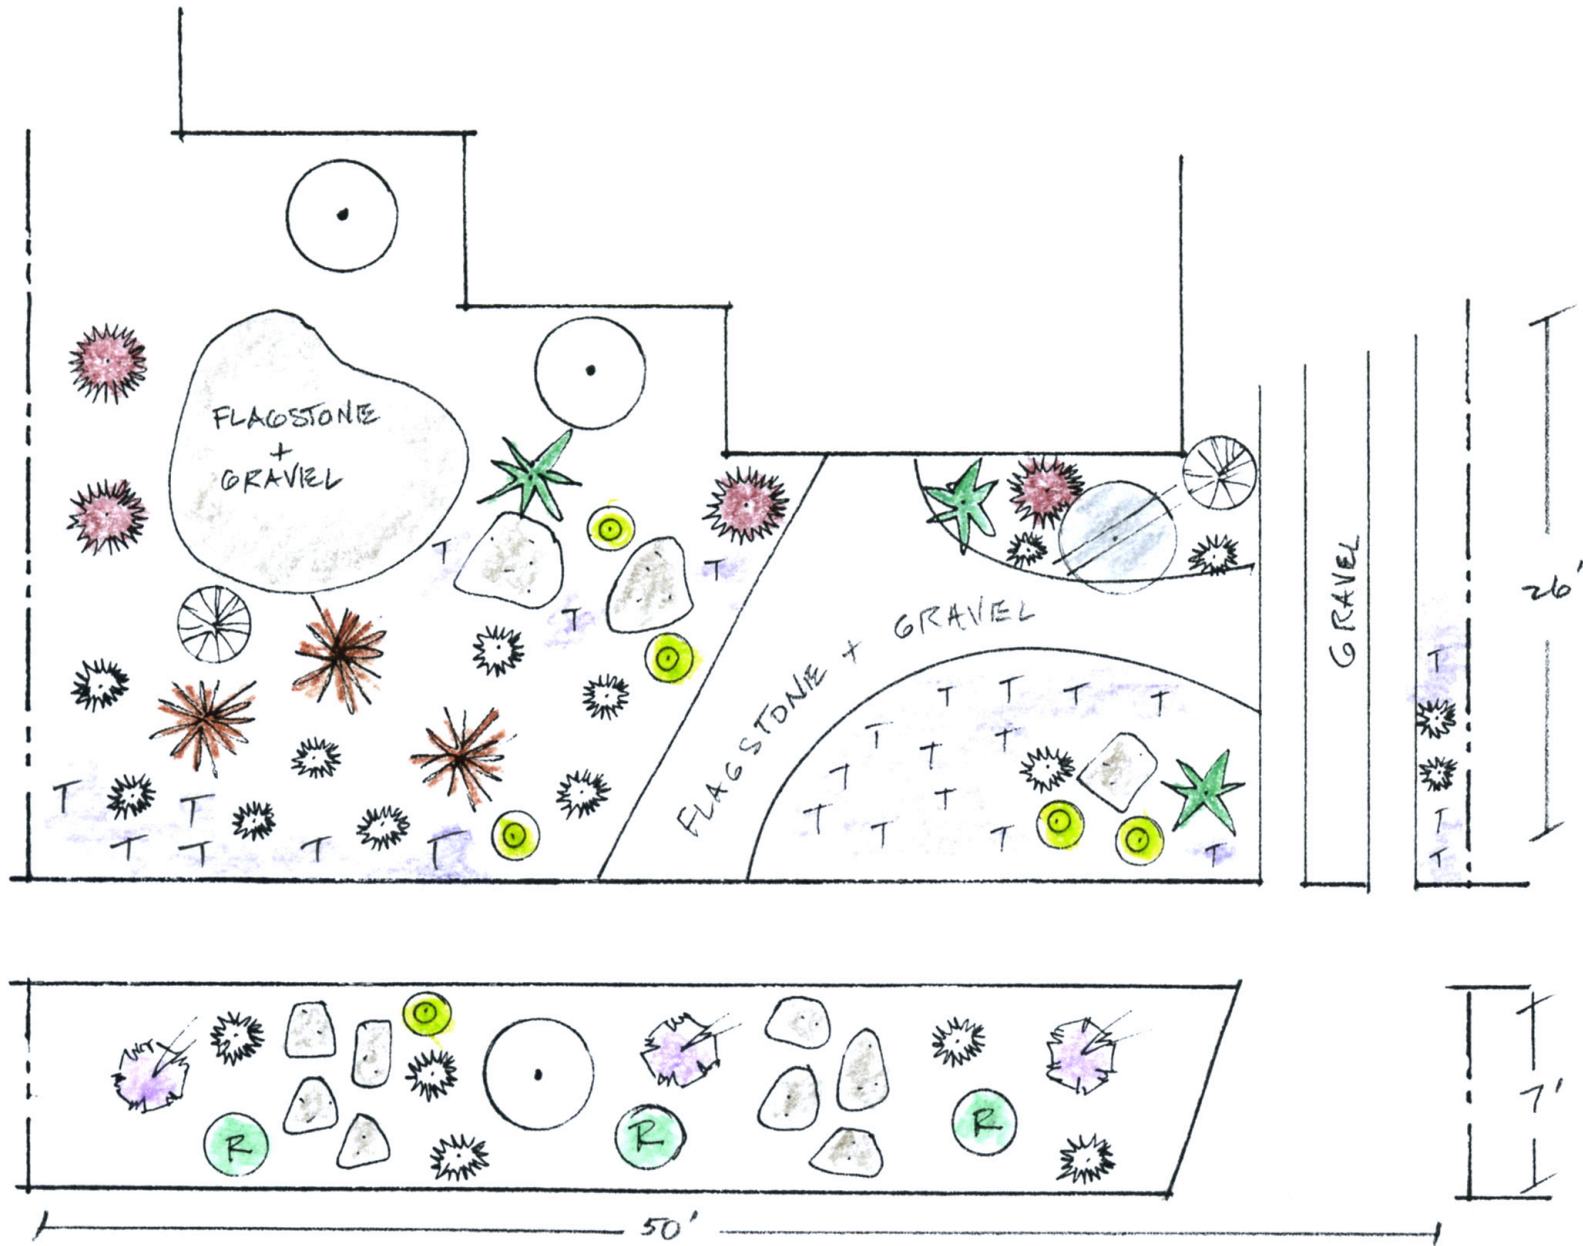

Courtesy City of Long Beach Water Department

LAKEWOOD  **OOD**

Lakewood, California – Be Waterwise – It's Up To Us! 562-866-9771, extension 2700

Long Beach Lawn to Garden Design 2 . Plant List

Long Beach Lawn to Garden Design 2 . Plant List

TREES	COMMON NAME	BOTANICAL NAME	SIZE	QUANTITY	NOTES
	Swan Hill Olive	Olea europaea 'Swan Hill'	15 gallon	1	
SHRUBS					
	Amazing Red Flax	Phormium hybrid 'Amazing Red'	5 gallon	3	
	Autumn Sage	Salvia greggii	5 gallon	3	
SUCCULENTS					
	Caribbean Agave	Agave angustifolia caribbeana	5 gallon	3	
	Hens & Chicks	Echeveria species	1 gallon	6	
PERENNIALS & GRASSES					
	Purple Fountain Grass	Pennisetum setaceum 'Rubrum'	1 gallon	4	
	Blue Fescue	Festuca glauca 'Elijah Blue'	flats	1	
	Fortnight Lilies	Dietes bicolor	1 gallon	2	
GROUNDCOVER					
	Trailing Rosemary	Rosemarinus officinalis 'Prostrata'	1 gallon	3	
	Creeping Thyme	Thymus praecox arcticus	flats	2	
EXISTING TREES					
					
STEPPING STONES					
					