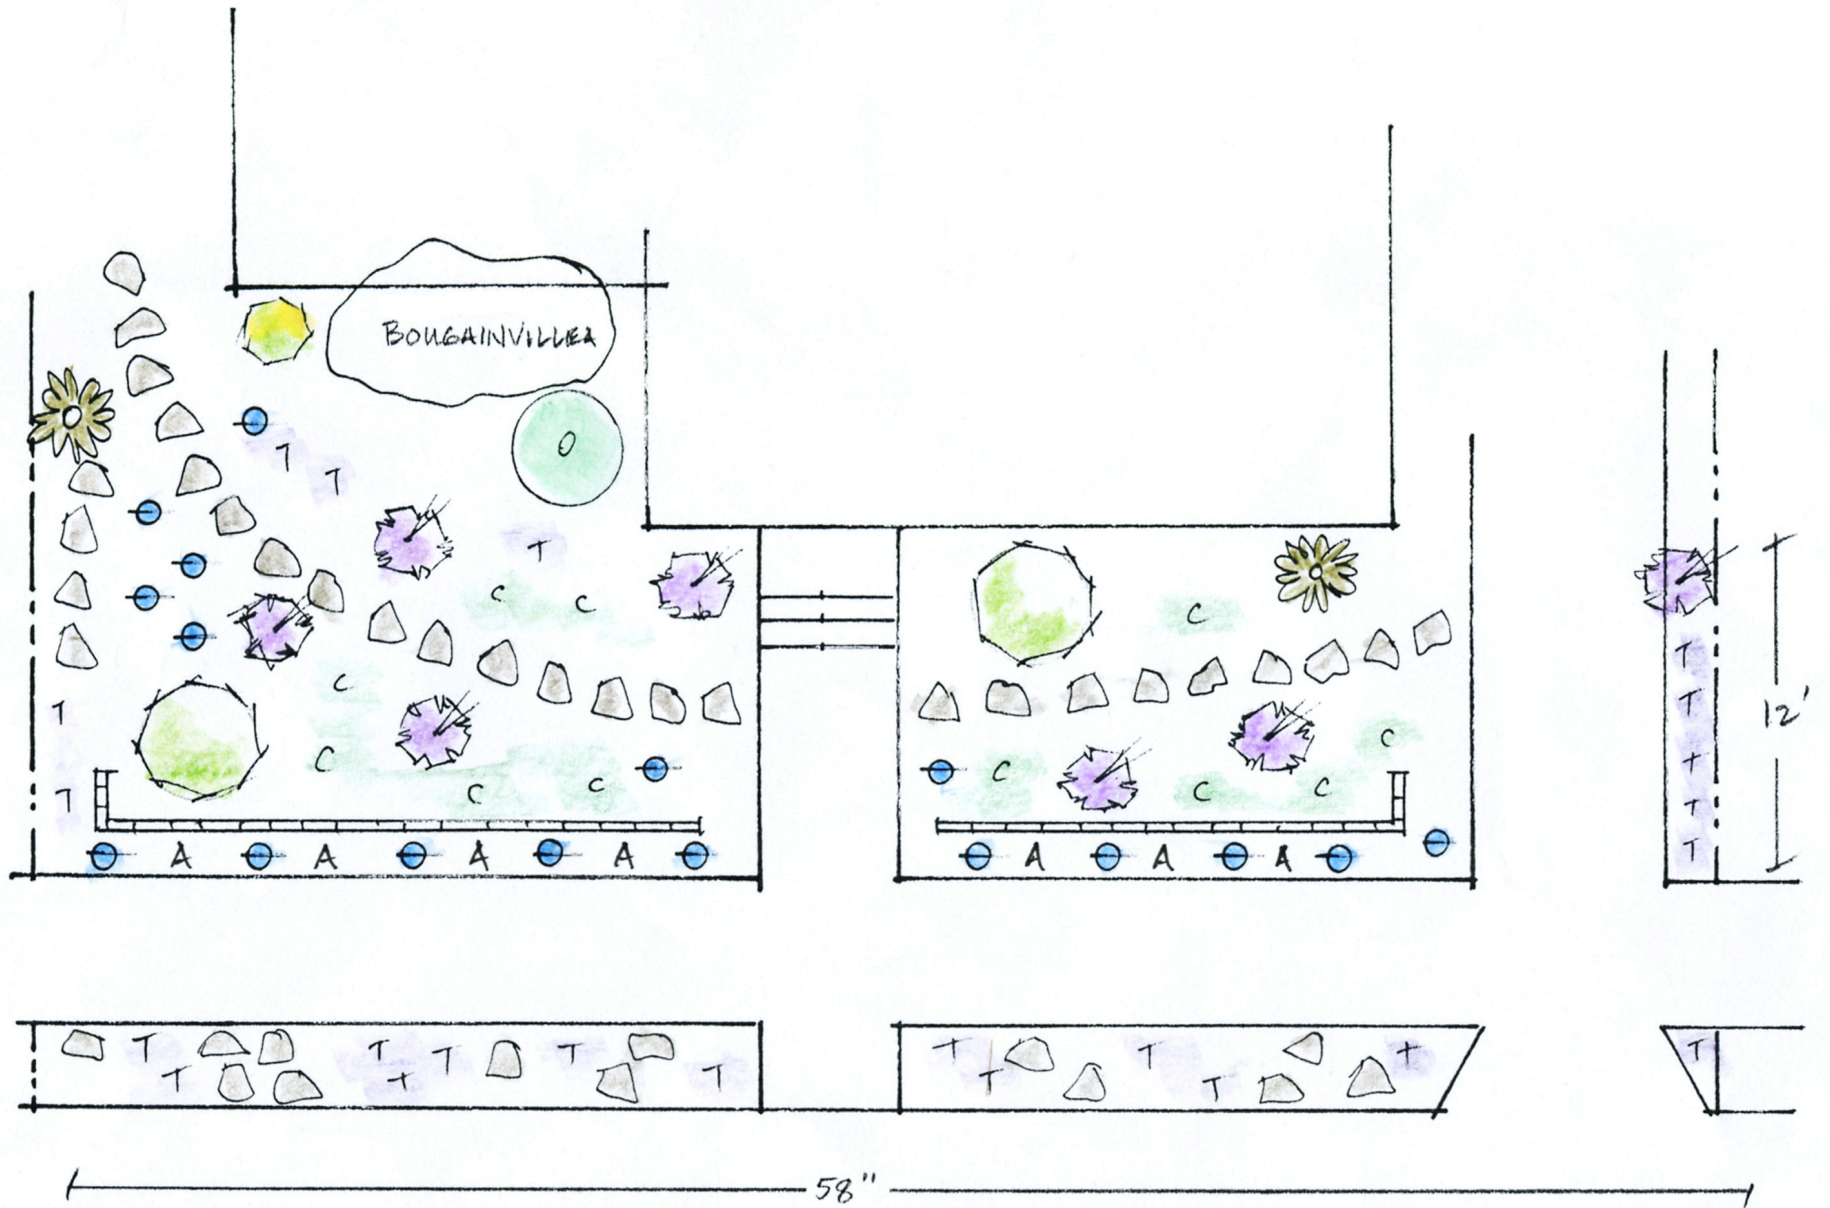

Courtesy City of Long Beach Water Department

**LAKEWOOD**  **OOD**

Lakewood, California – Be Waterwise – It's Up To Us! 562-866-9771, extension 2700

# Long Beach Lawn to Garden Design 1 . Plant List

## Long Beach Lawn to Garden Design 1 . Plant List

SHRUBS	COMMON NAME	BOTANICAL NAME	SIZE	QUANTITY	NOTES
	Dwarf Variegated California Lilac	Ceanothus griseus 'Diamond Heights'	5 gallon	1	
	Lady Banks' Rose	Rosa banksiae	5 gallon	1	
	Iceberg Rose	Rosa floribunda 'Iceberg'	5 gallon	2	
	Mexican Bush Sage	Salvia leucantha	5 gallon	7	
	Matilija Poppy	Romneya coulteri	5 gallon	2	
PERENNIALS & GRASSES					
	Penstemon 'Margarita BOP'	Penstemon heterophyllus 'Margarita BOP'	1 gallon	17	
ANNUALS					
	Sweet Alyssum	Lobularia maritima			
GROUNDCOVER					
	Woolly Thyme	Thymus pseudolanuginosus	flats	4	
	Cranesbill	Erodium reichardii	flats	2	
STONES & PAVERS					
	Stepping Stones				