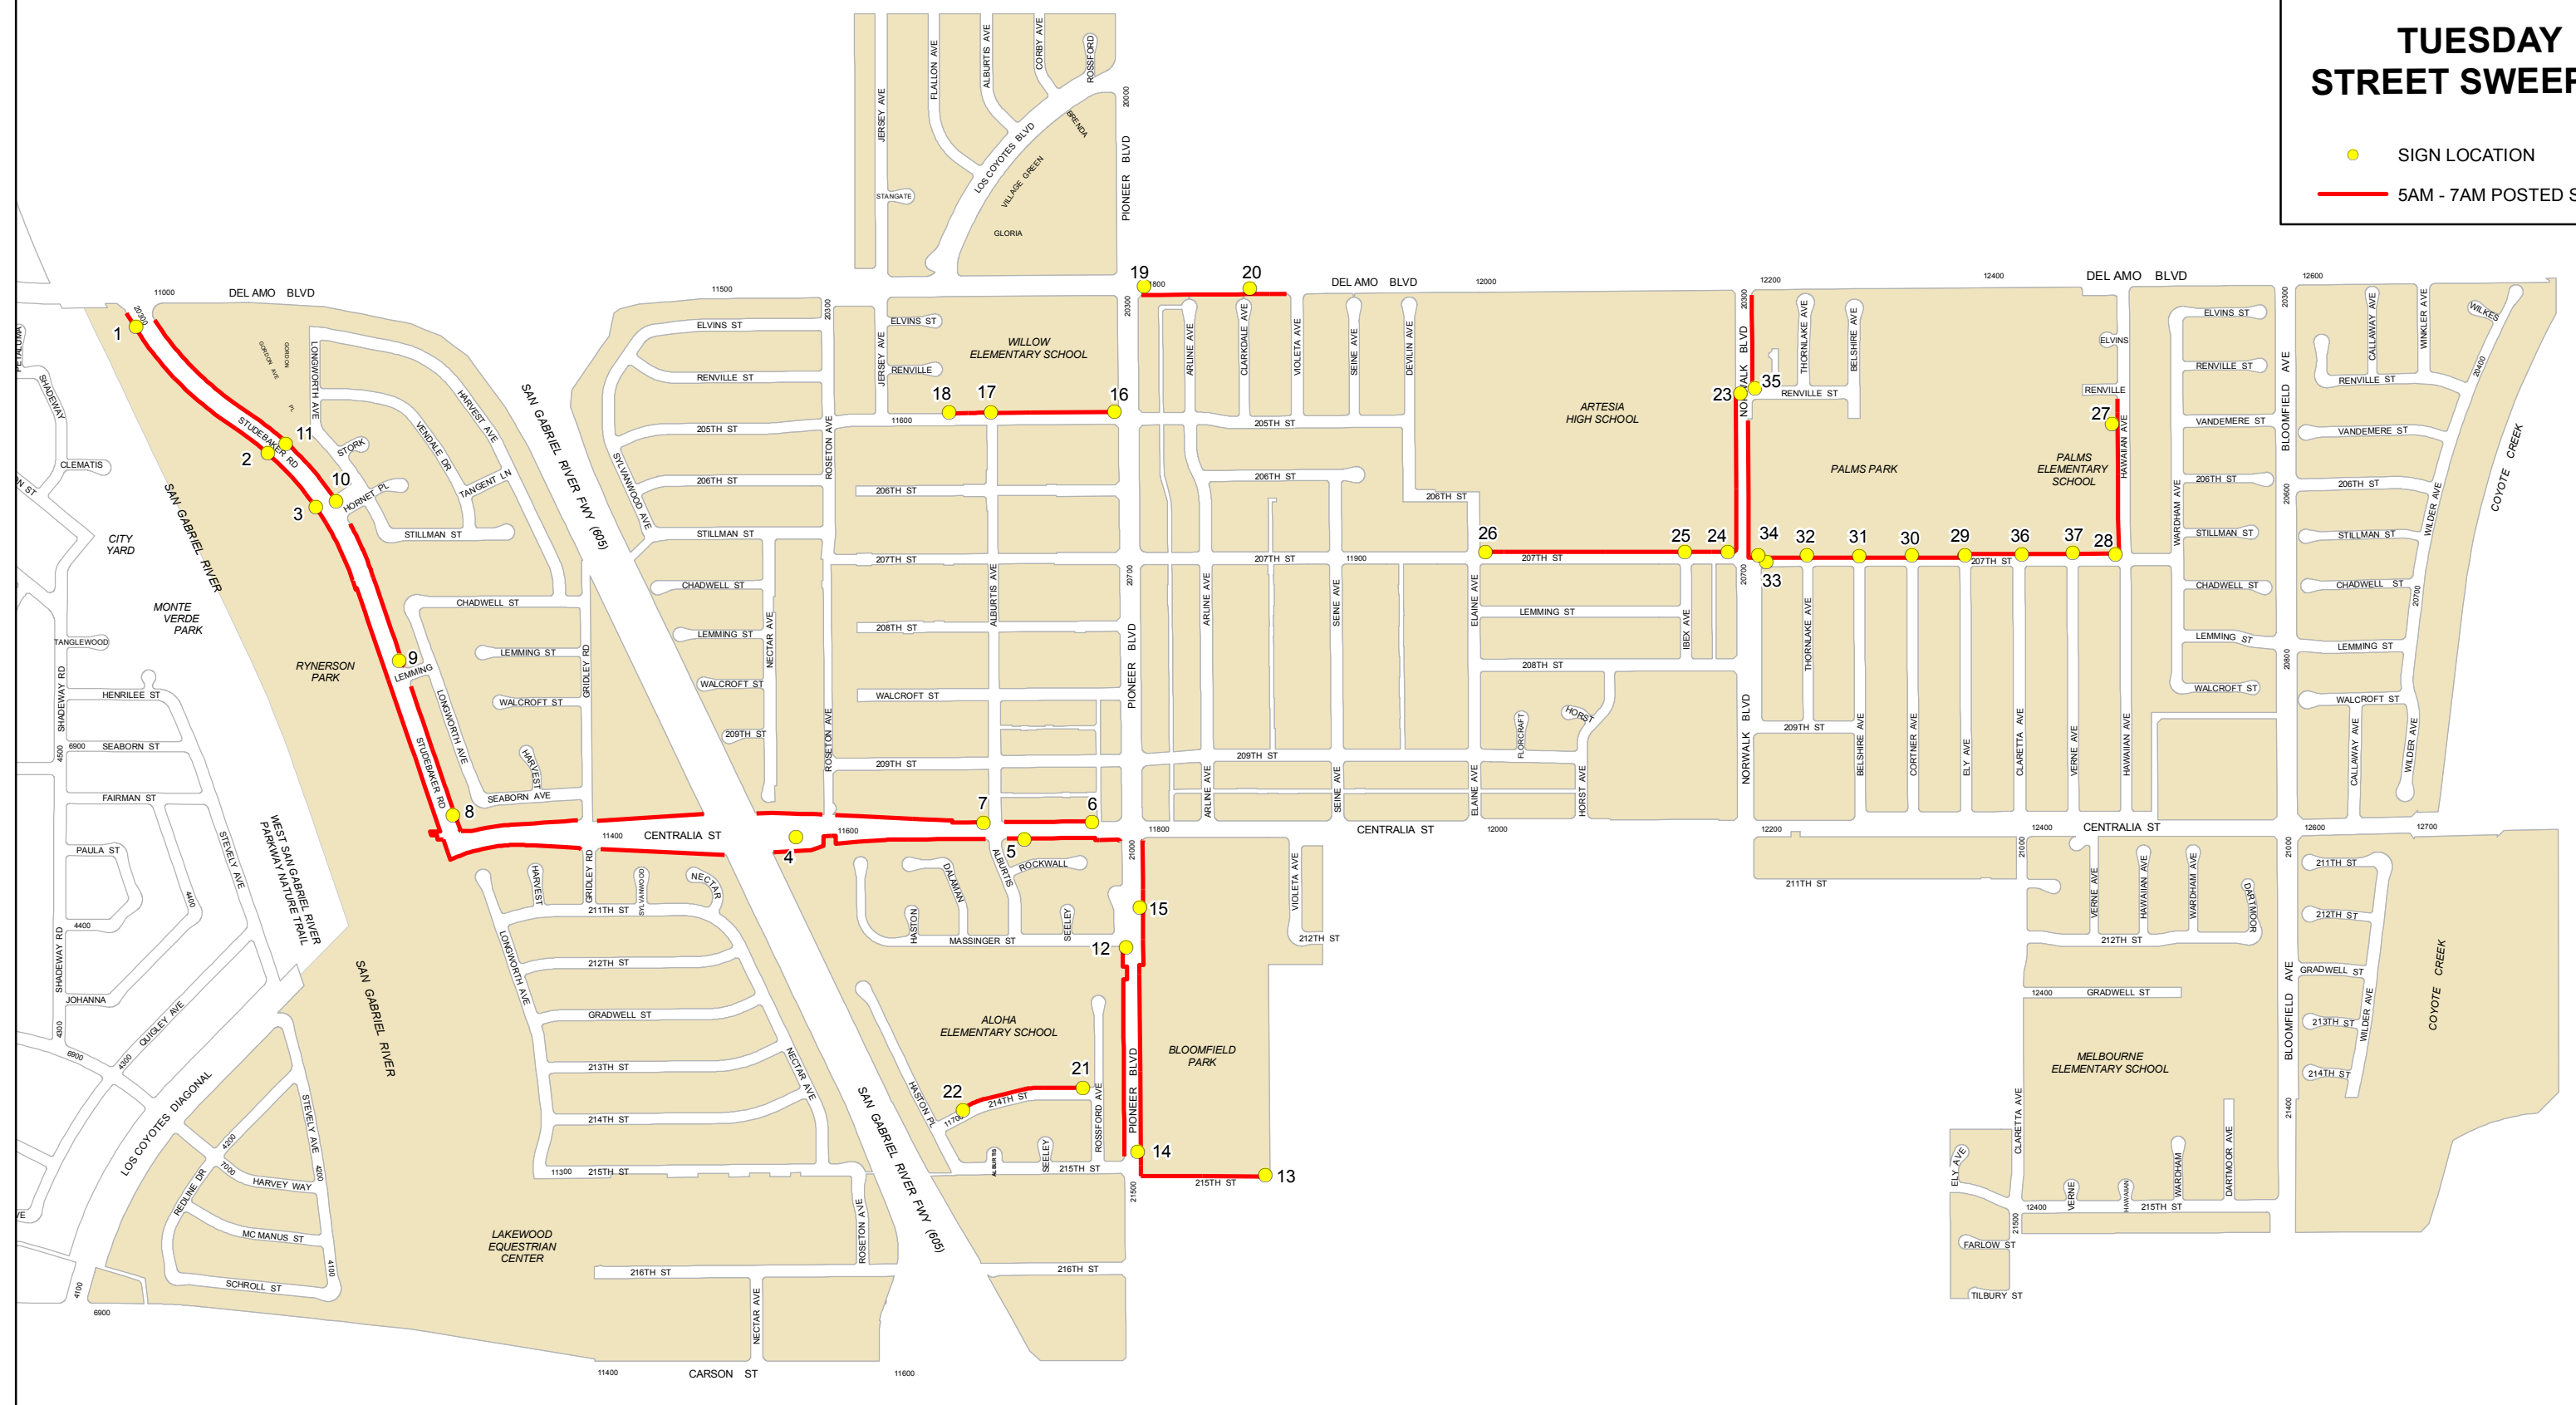

TUESDAY STREET SWEEPING

-  SIGN LOCATION
-  5AM - 7AM POSTED STREET

TUESDAY 7AM - NOON STREET SWEEPING

● SIGN LOCATION

— 5AM - 7AM POSTED STREET

TUESDAY 10AM - 3PM STREET SWEEPING

- SIGN LOCATION
- 5AM - 7AM POSTED STREET