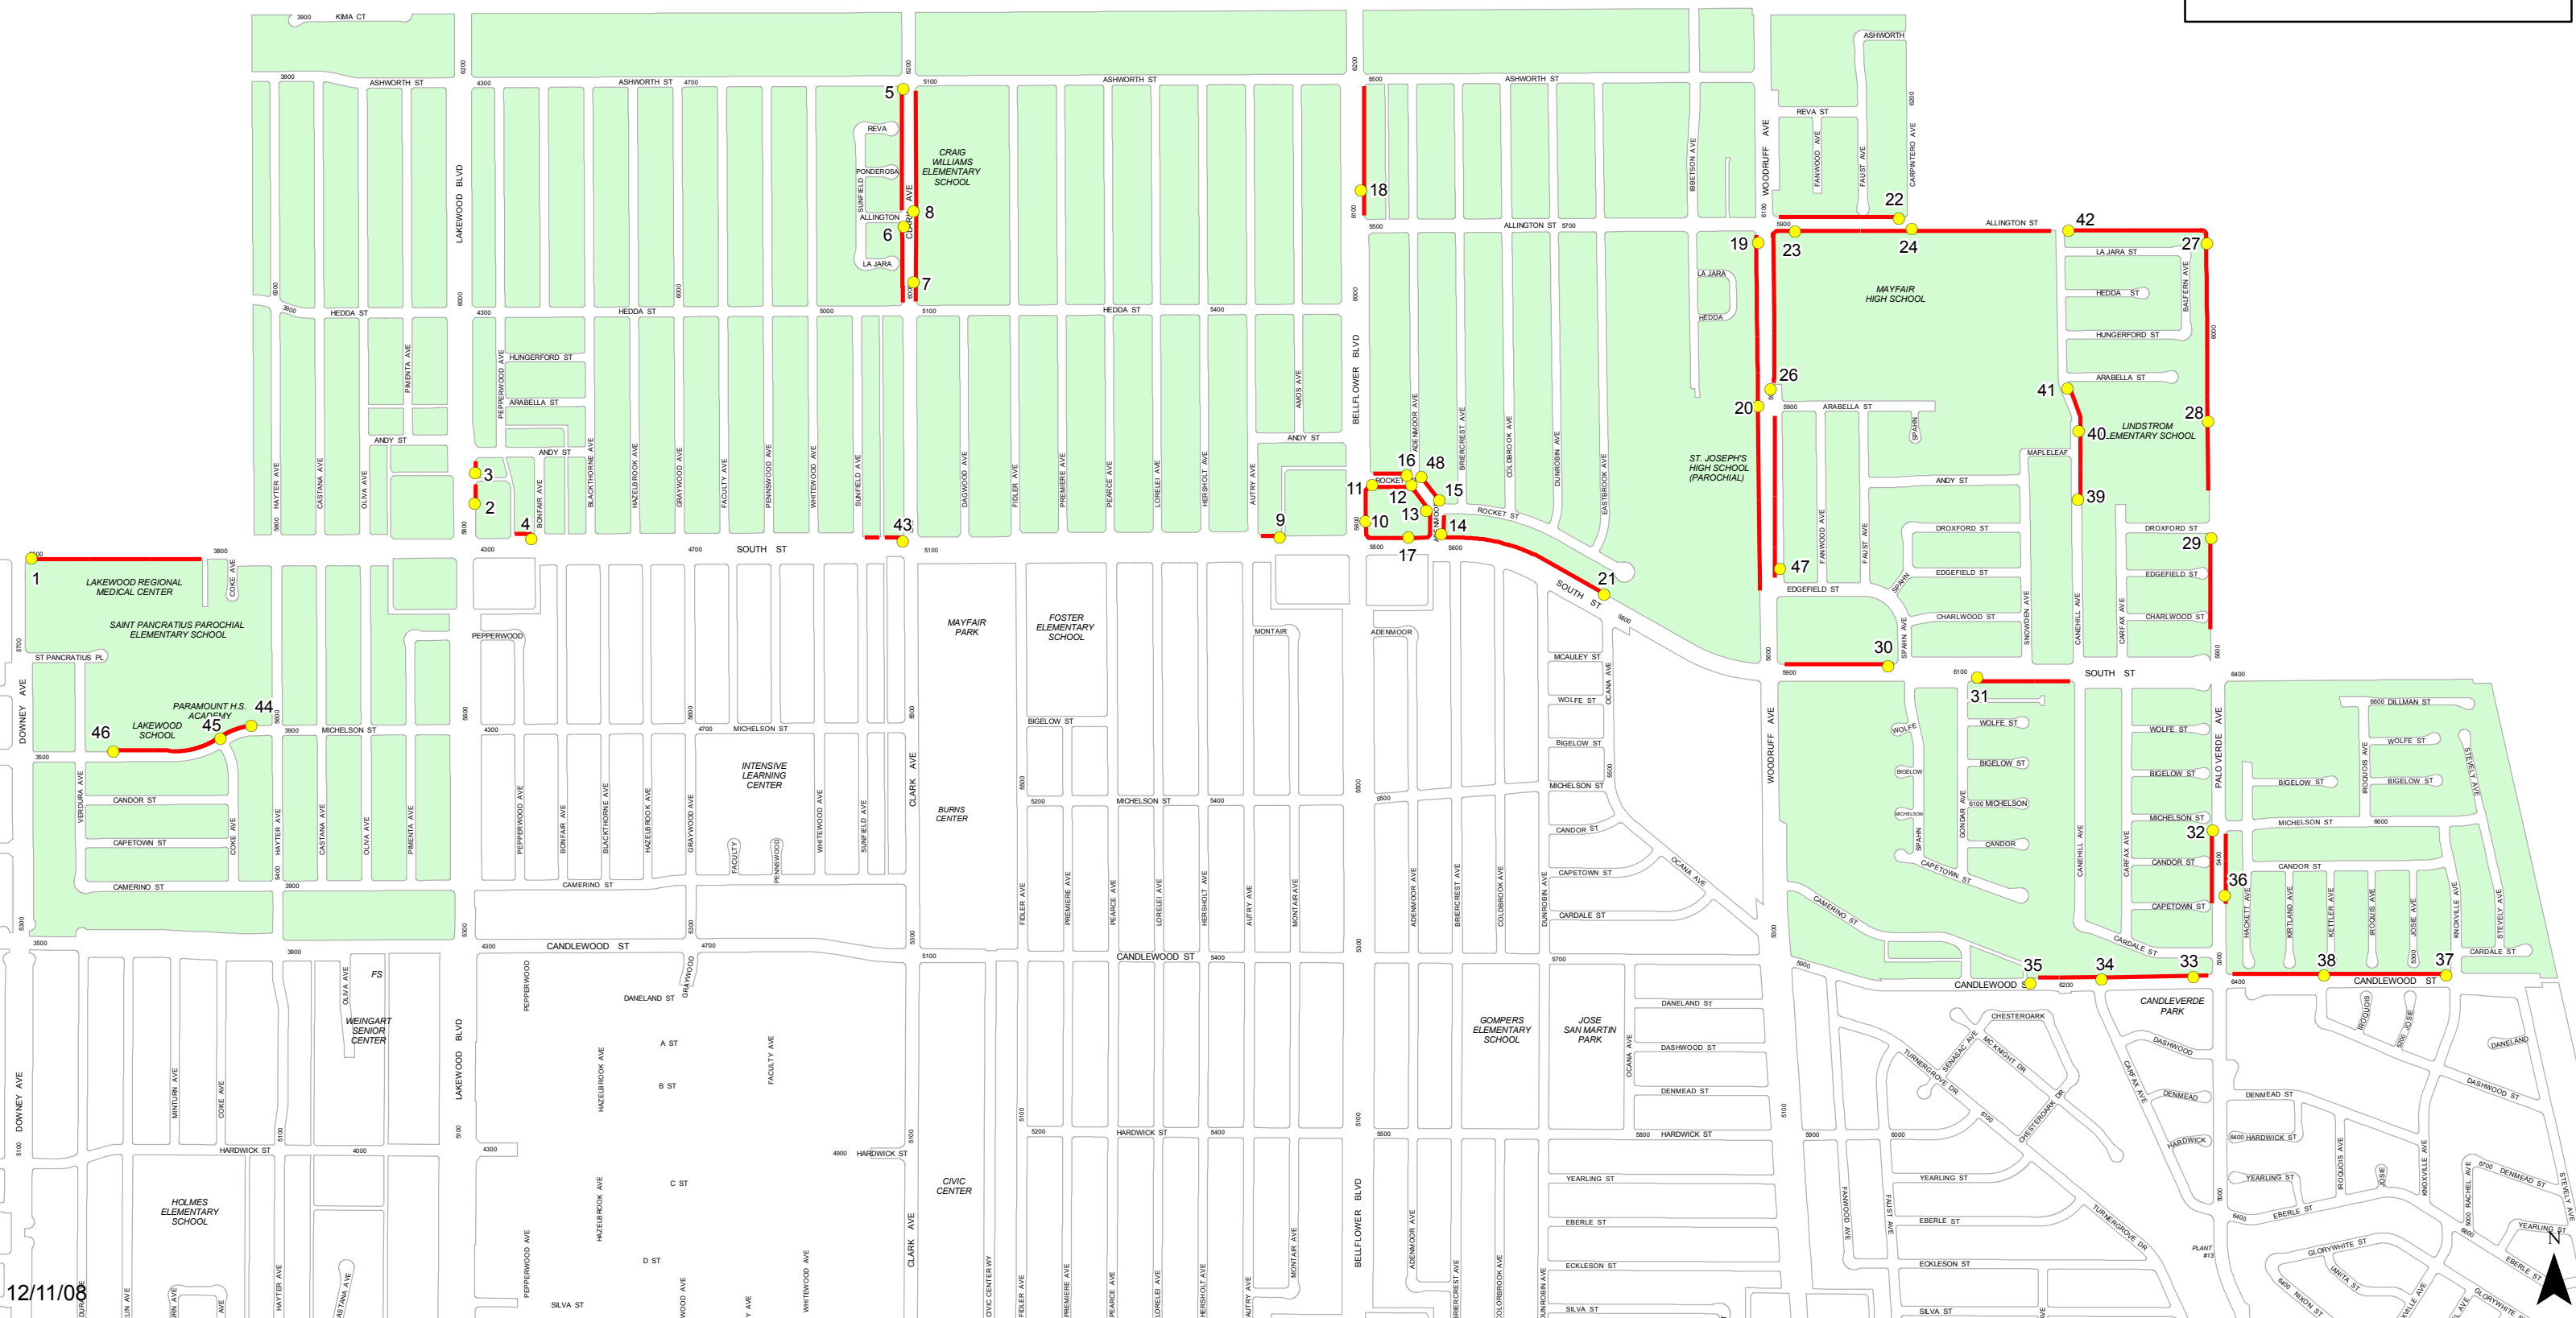

THURSDAY STREET SWEEPING

- SIGN LOCATION
- 5AM - 7AM POSTED STREET

THURSDAY 7AM - NOON STREET SWEEPING

- SIGN LOCATION
- 5AM - 7AM POSTED STREET

**THURSDAY
10AM - 3PM
STREET SWEEPING**

- SIGN LOCATION
- 5AM - 7AM POSTED STREET