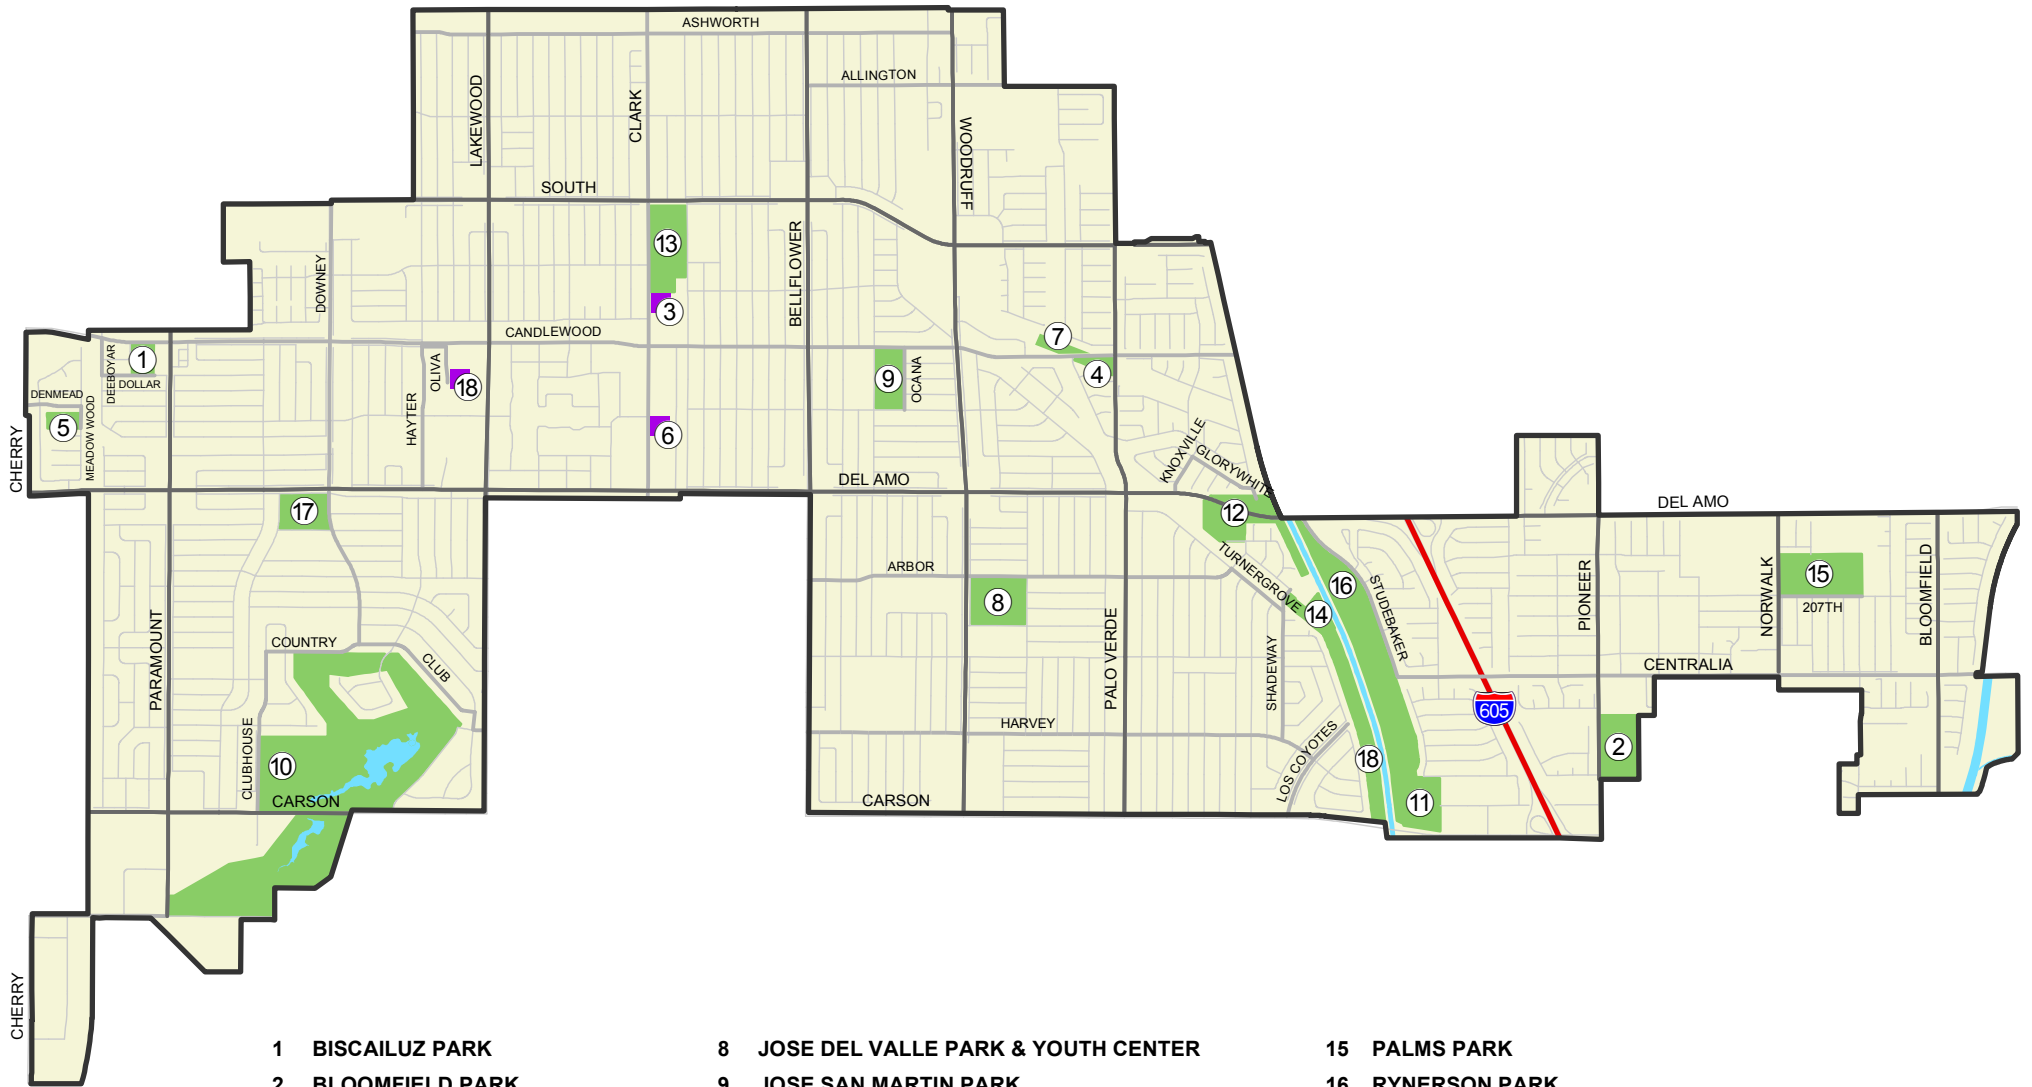

Lakewood Parks and Facilities

- | | | |
|--------------------------|--------------------------------------|--|
| 1 BISCAILUZ PARK | 8 JOSE DEL VALLE PARK & YOUTH CENTER | 15 PALMS PARK |
| 2 BLOOMFIELD PARK | 9 JOSE SAN MARTIN PARK | 16 RYNERSON PARK |
| 3 BURNS CENTER | 10 LAKEWOOD COUNTRY CLUB | 17 SIMON BOLIVAR PARK |
| 4 CANDLEVERDE PARK | 11 LAKEWOOD EQUESTRIAN CENTER | 18 WEINGART SENIOR CENTER |
| 5 CHERRY COVE PARK | 12 MAE BOYAR PARK | 19 WEST SAN GABRIEL RIVER PARKWAY NATURE TRAIL |
| 6 CITY HALL & THE CENTRE | 13 MAYFAIR PARK | |
| 7 COMMUNITY GARDENS | 14 MONTE VERDE PARK | |