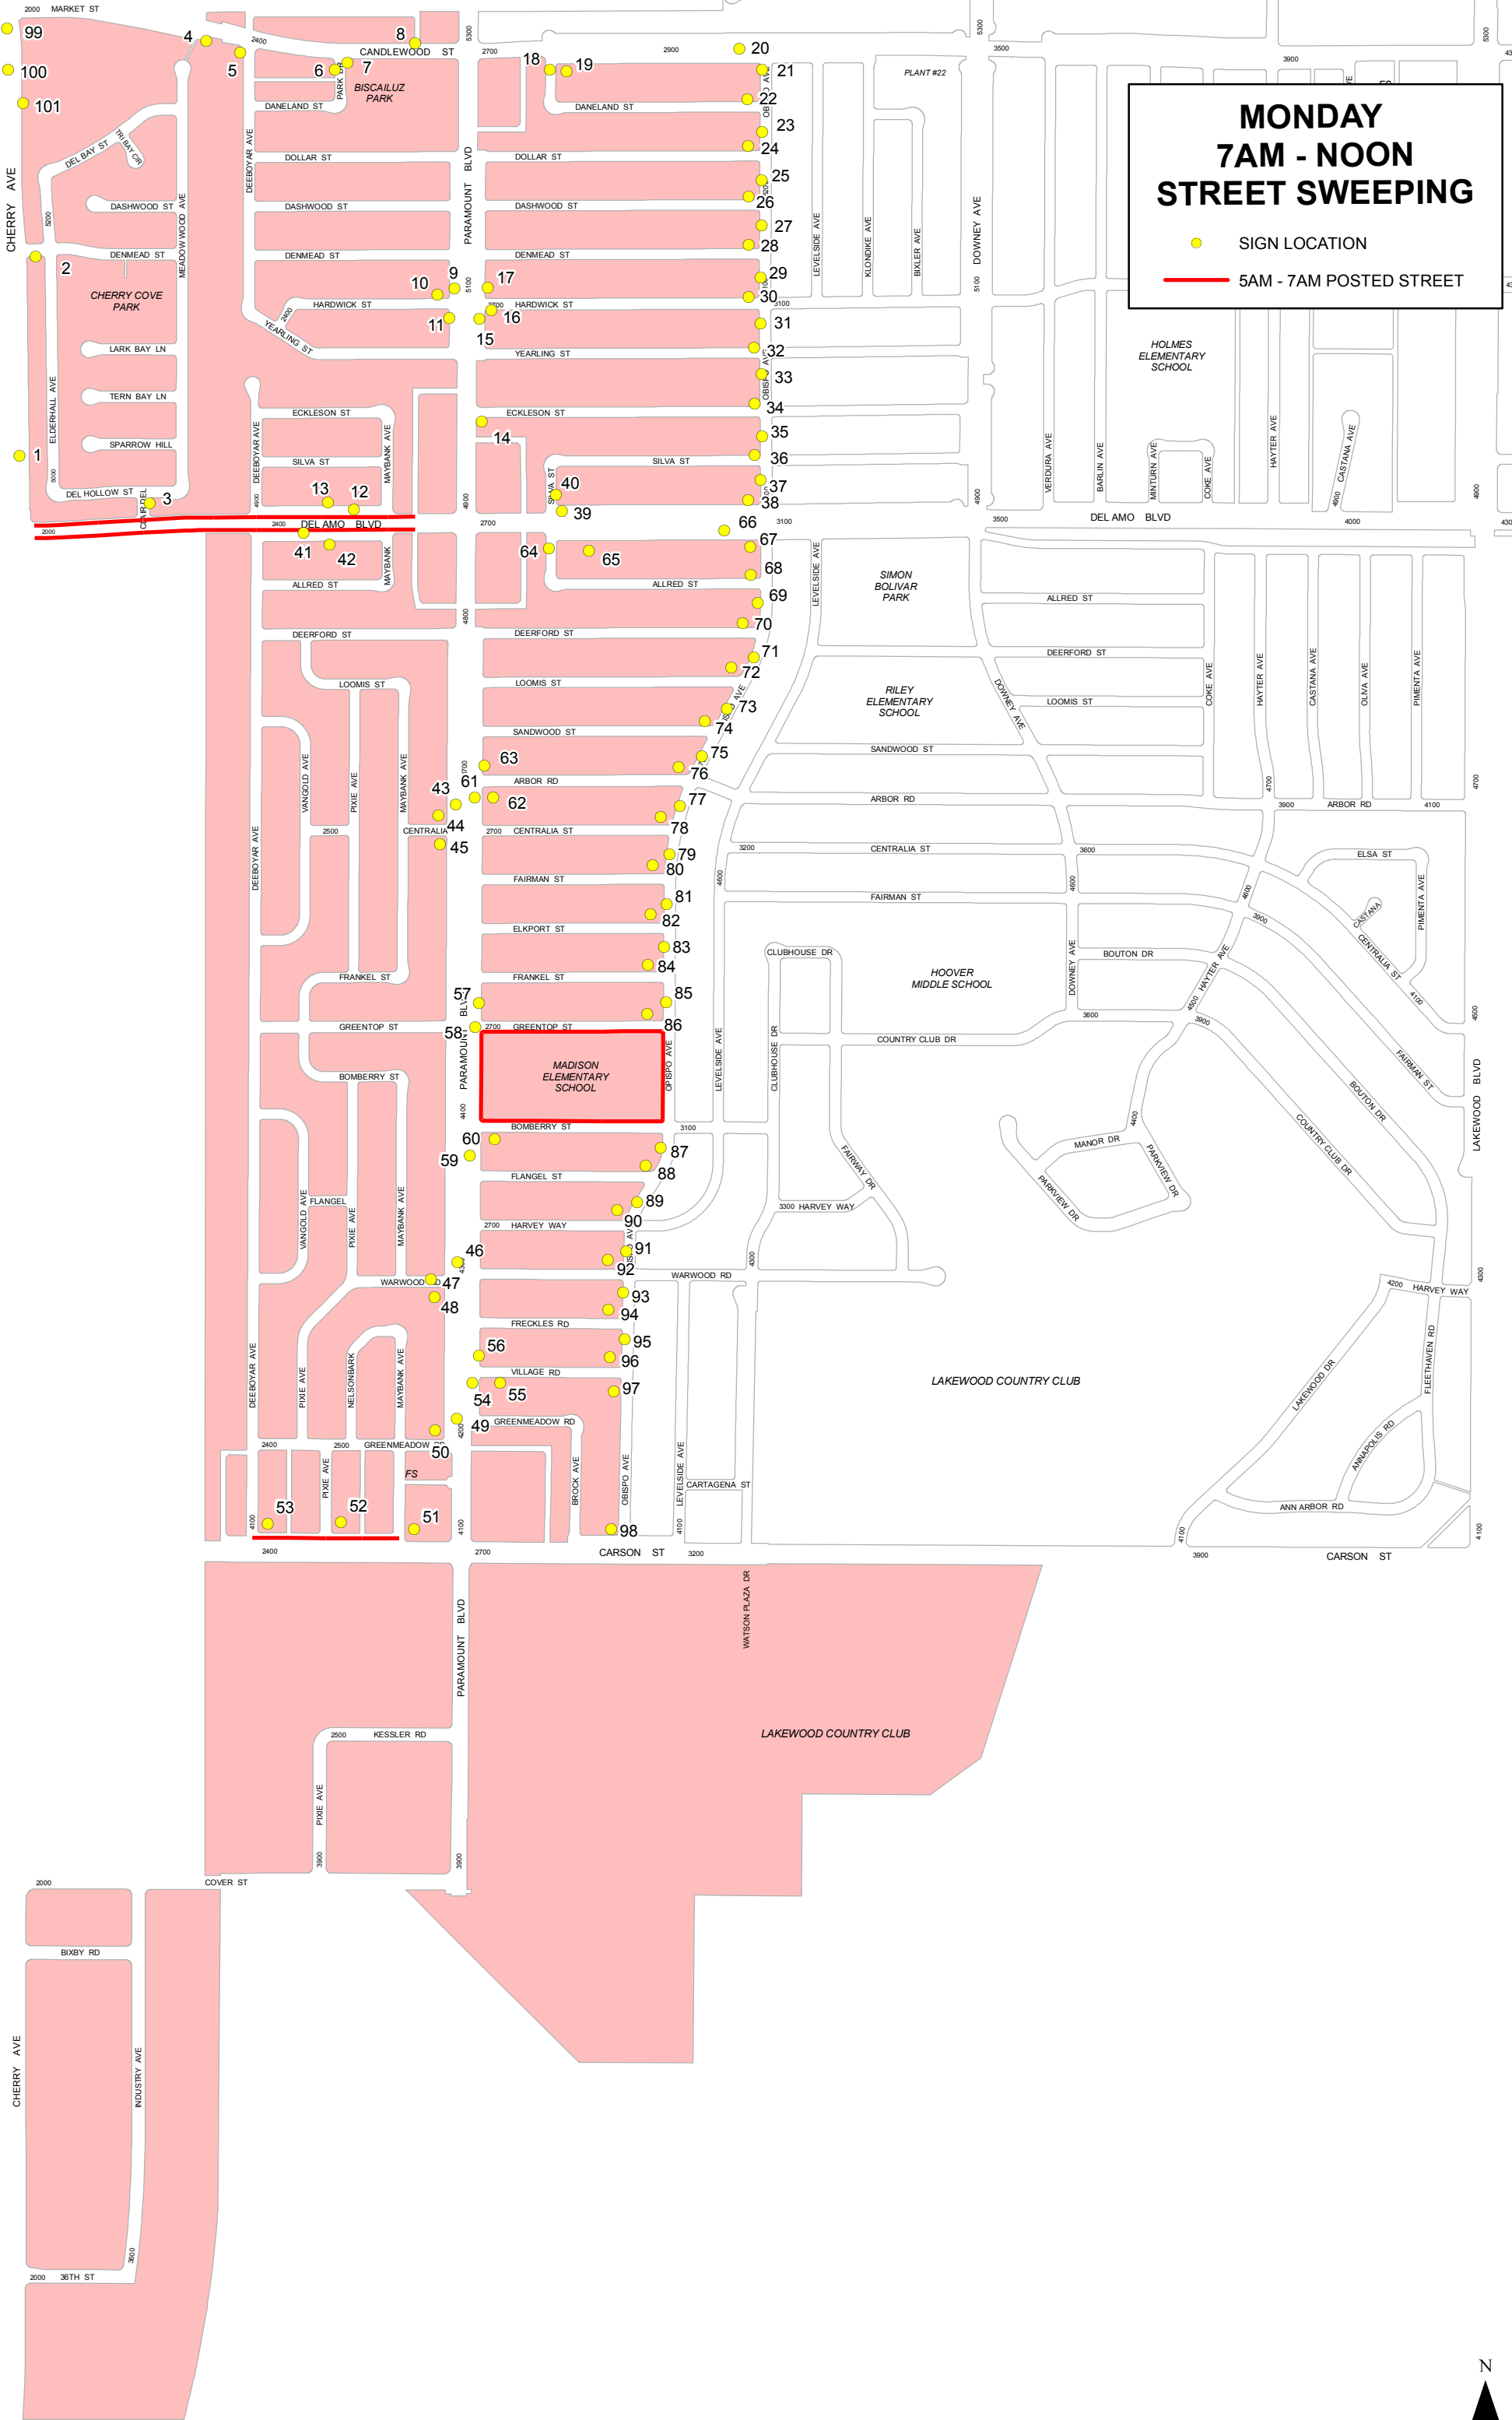

# MONDAY STREET SWEEPING

● SIGN LOCATION

— 5AM - 7AM POSTED STREET

# MONDAY 7AM - NOON STREET SWEEPING

- SIGN LOCATION
- 5AM - 7AM POSTED STREET

# MONDAY 10AM - 3PM STREET SWEEPING

- SIGN LOCATION
- 5AM - 7AM POSTED STREET