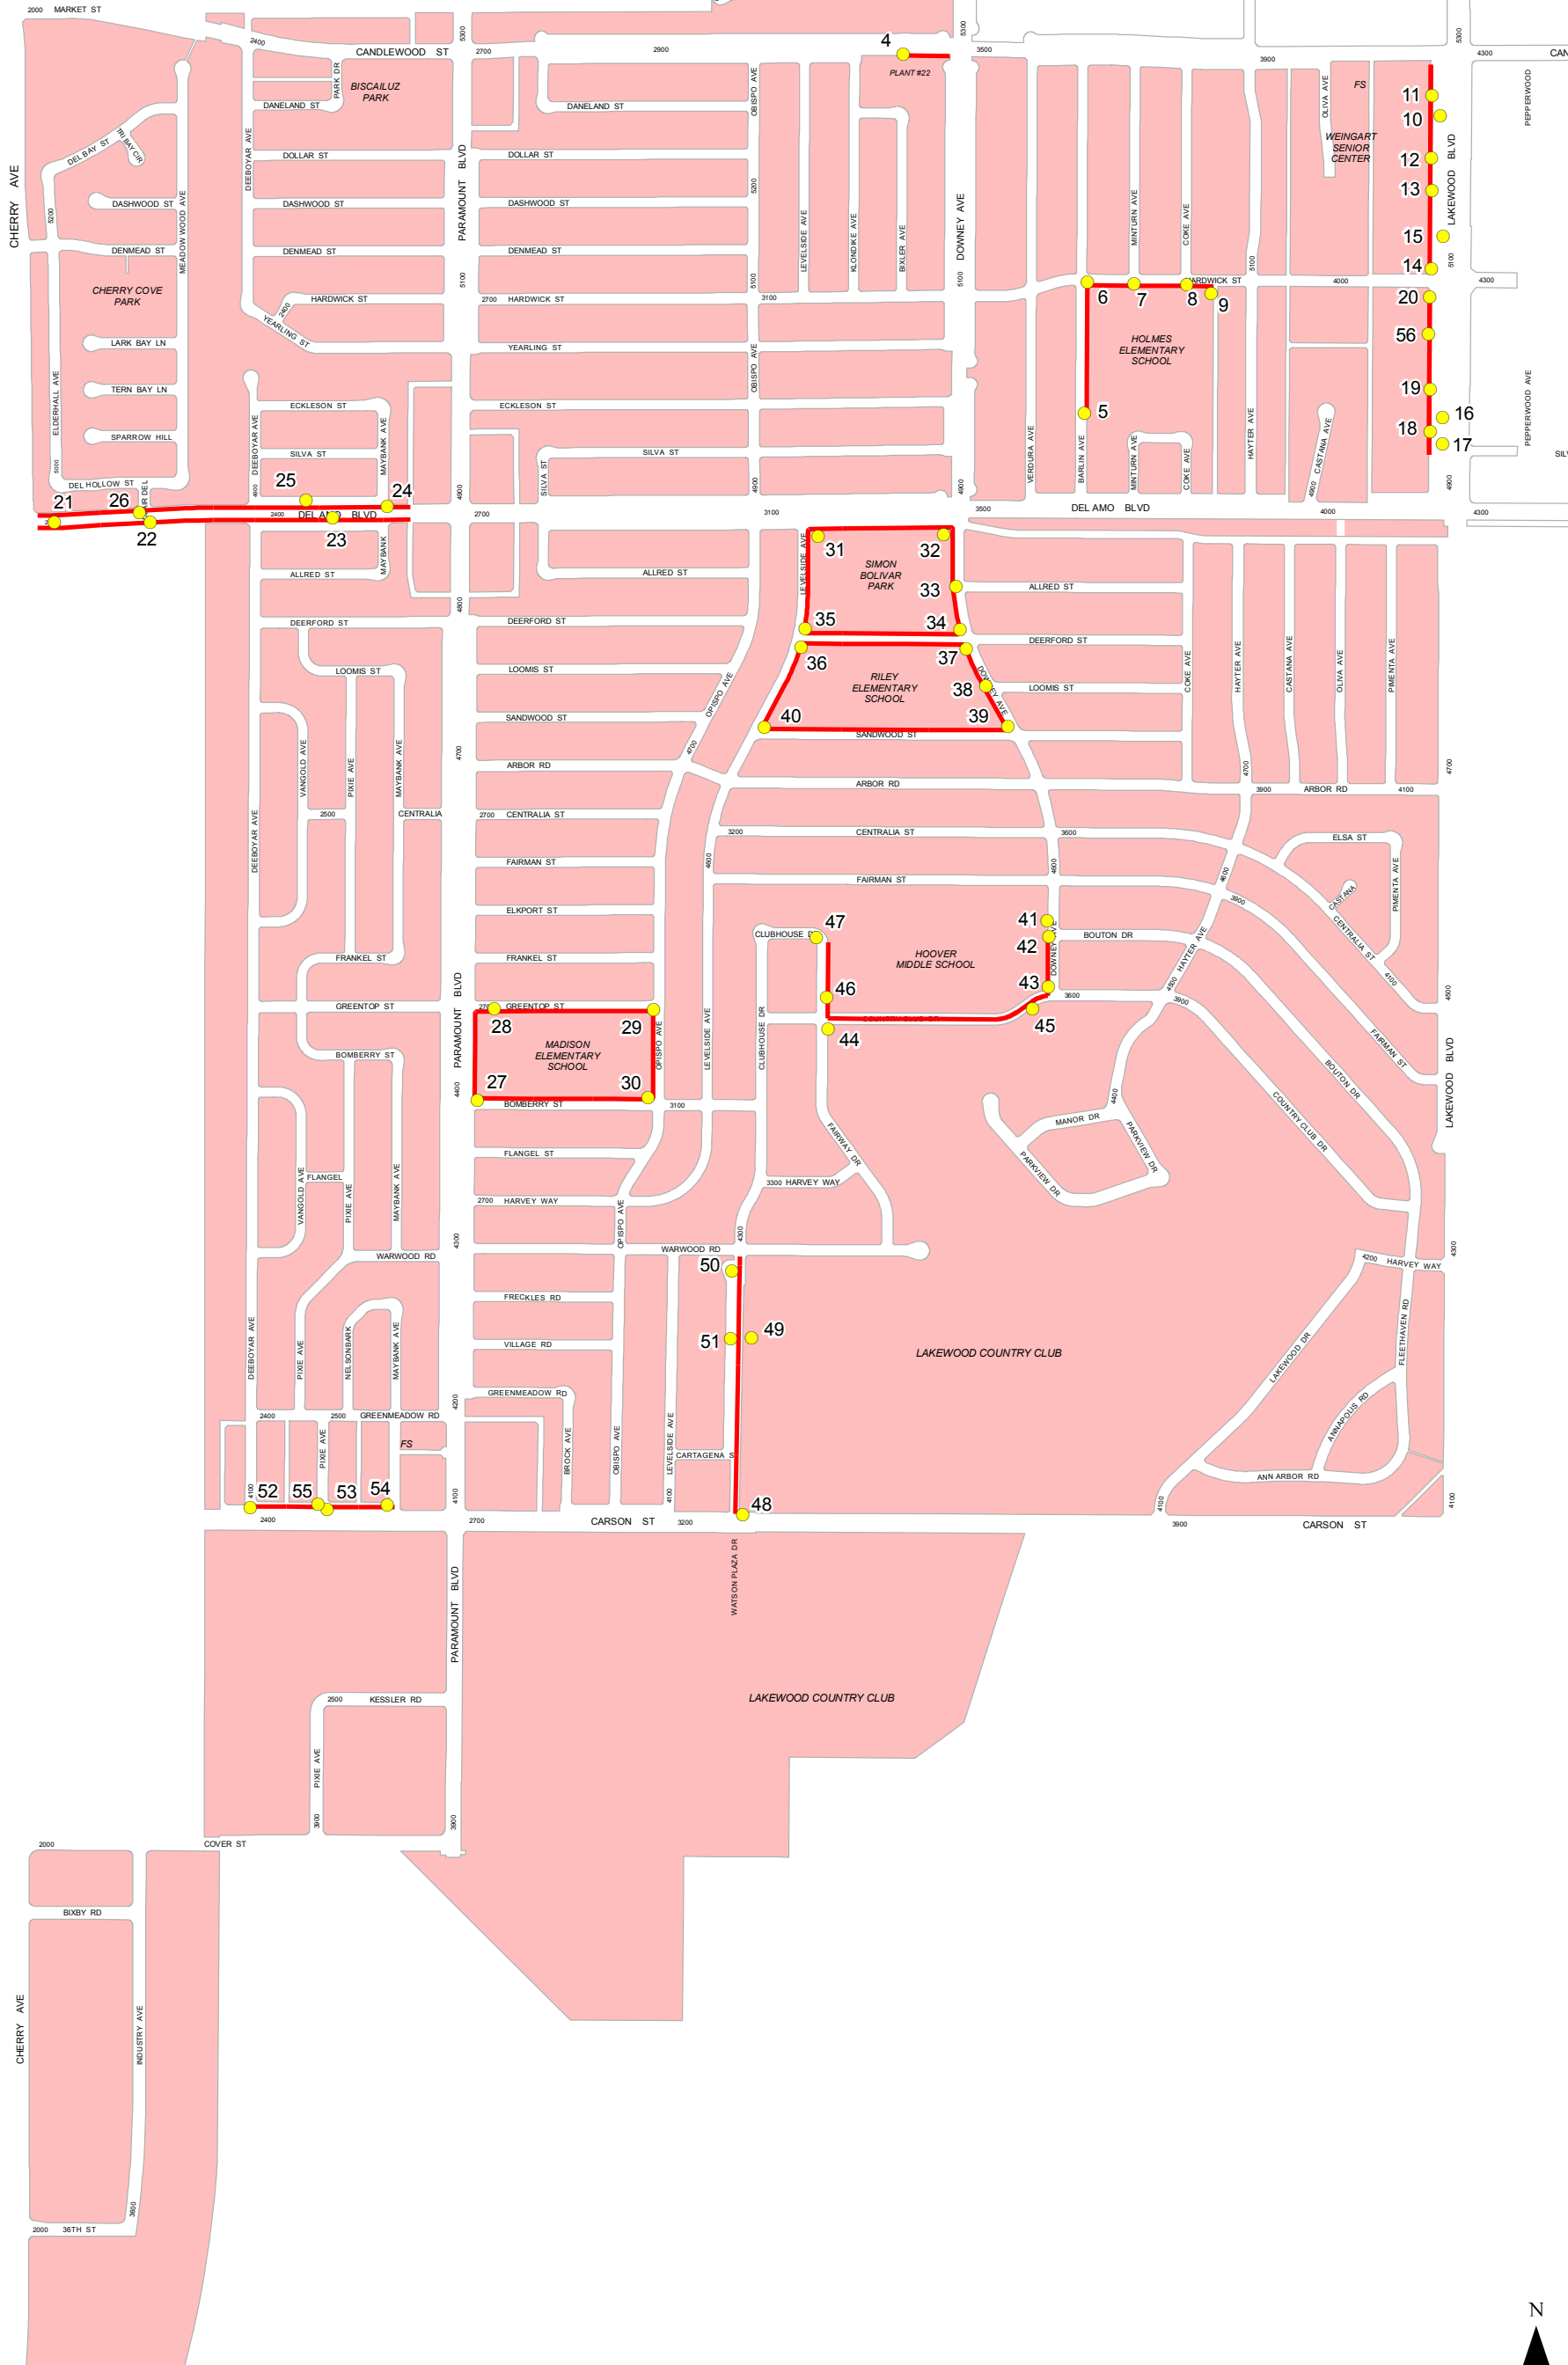

# MONDAY STREET SWEEPING

● SIGN LOCATION

— 5AM - 7AM POSTED STREET

# MONDAY 7AM - NOON STREET SWEEPING

- SIGN LOCATION
- 5AM - 7AM POSTED STREET

# MONDAY 10AM - 3PM STREET SWEEPING

- SIGN LOCATION
- 5AM - 7AM POSTED STREET