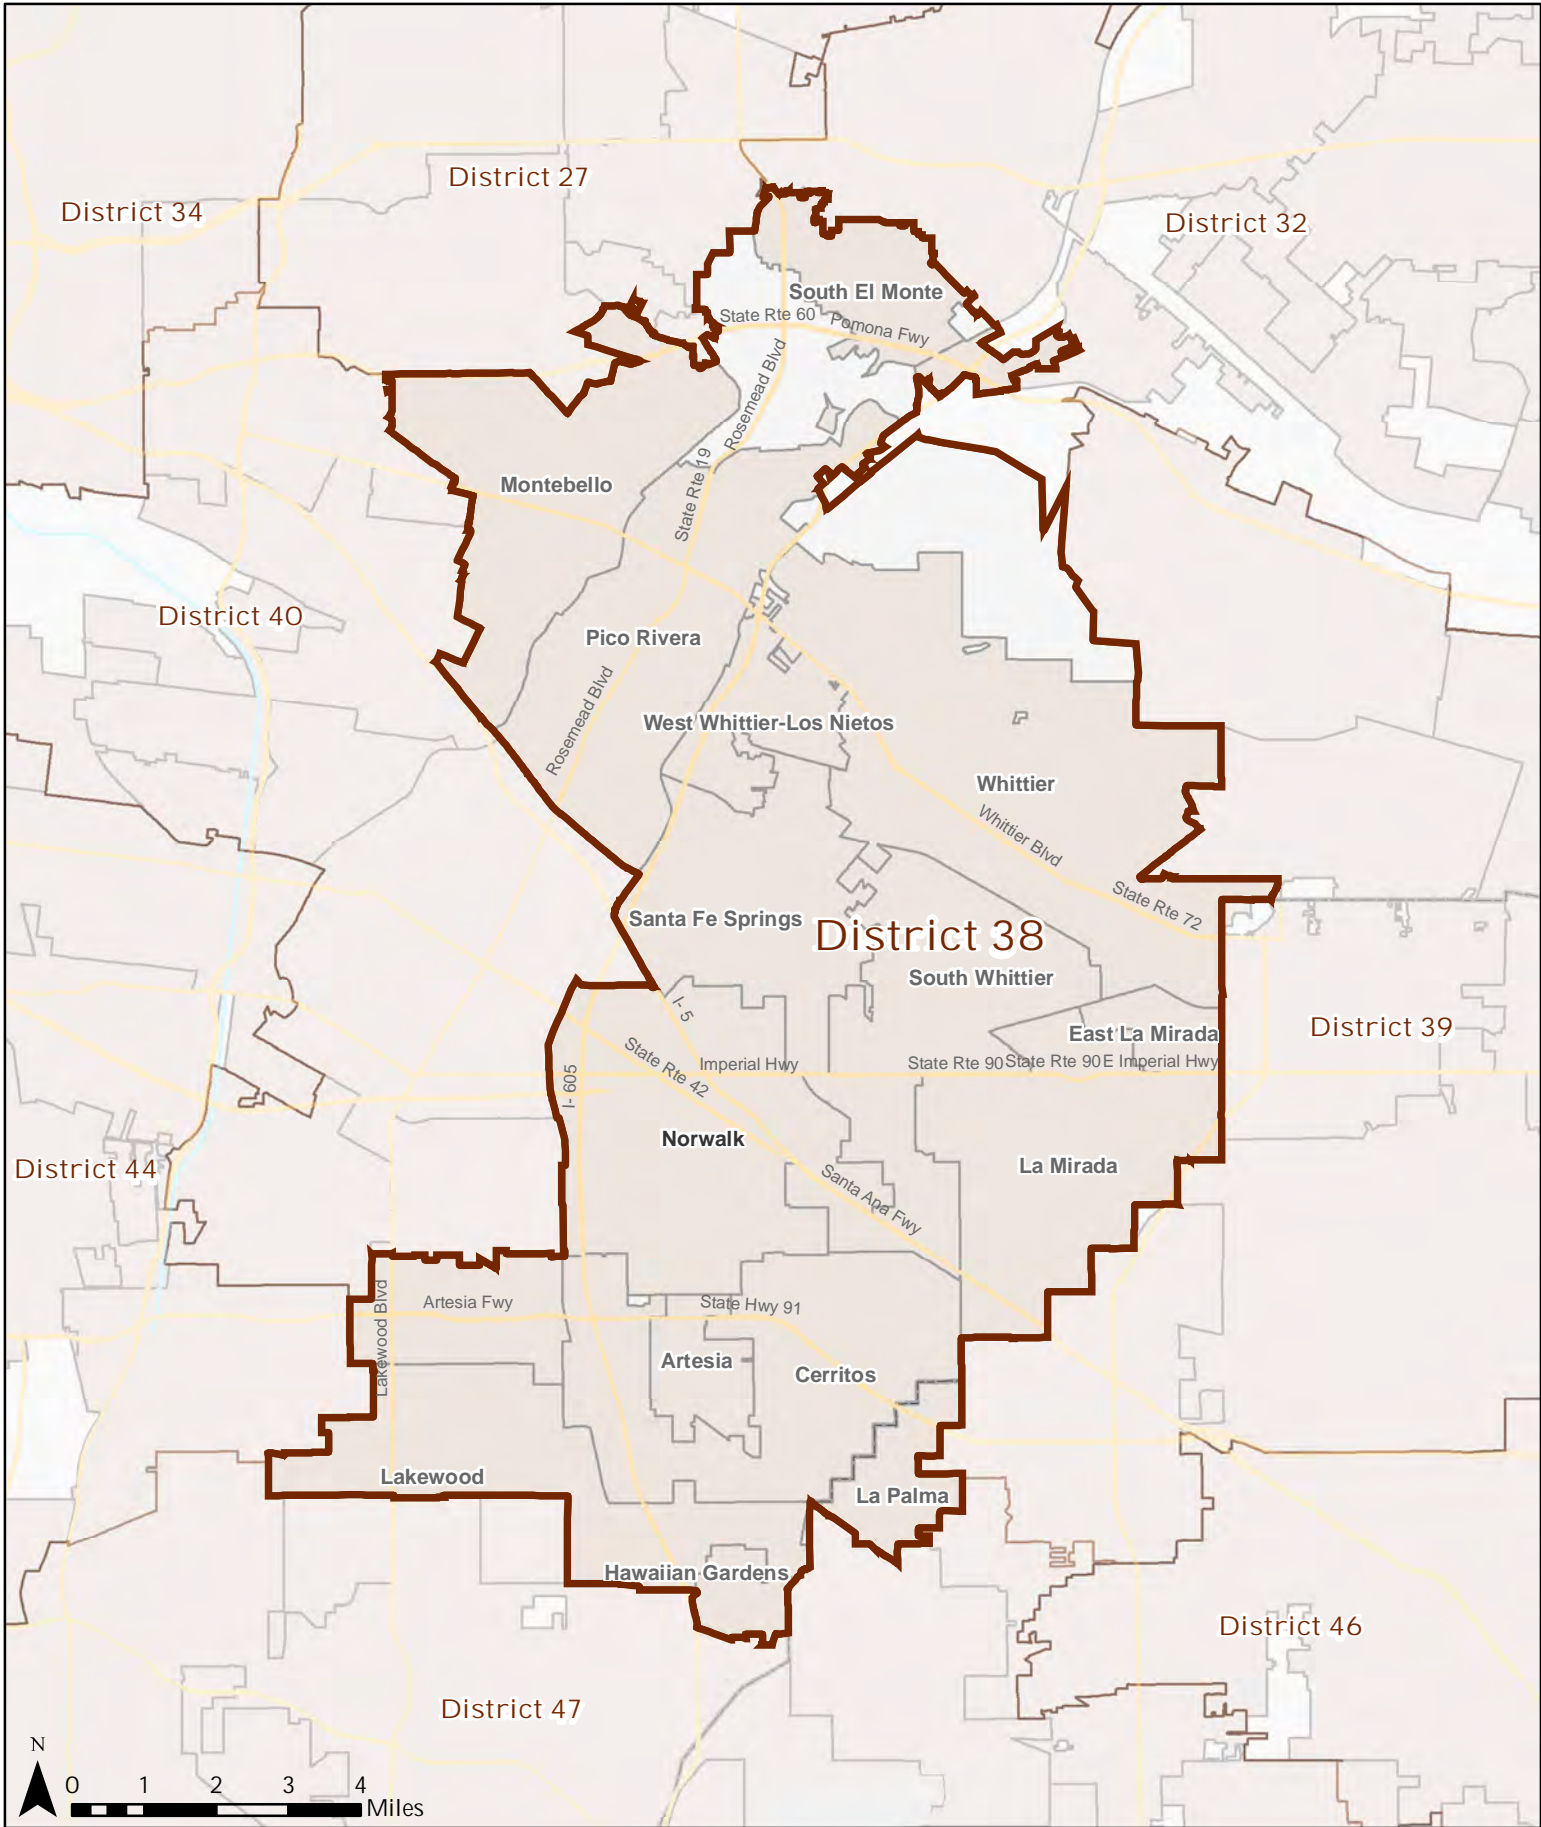

# California State Congressional District 38

Map created by Healthy City, a project of the Advancement Project, August 2011. Created from CRC Certified Map: crc\_20110815\_congress\_certified\_statewide.zip. SHA-1: 1893c0695a42454a202f5b1ef433abff6b491db9. Basemap from US Census Bureau TIGER/Line Shapefiles.

# California State Congressional District 47

Map created by Healthy City, a project of the Advancement Project, August 2011. Created from CRC Certified Map: crc\_20110815\_congress\_certified\_statewide.zip. SHA-1: 1893c0695a42454a202f5b1ef433abff6b491db9. Basemap from US Census Bureau TIGER/Line Shapefiles.