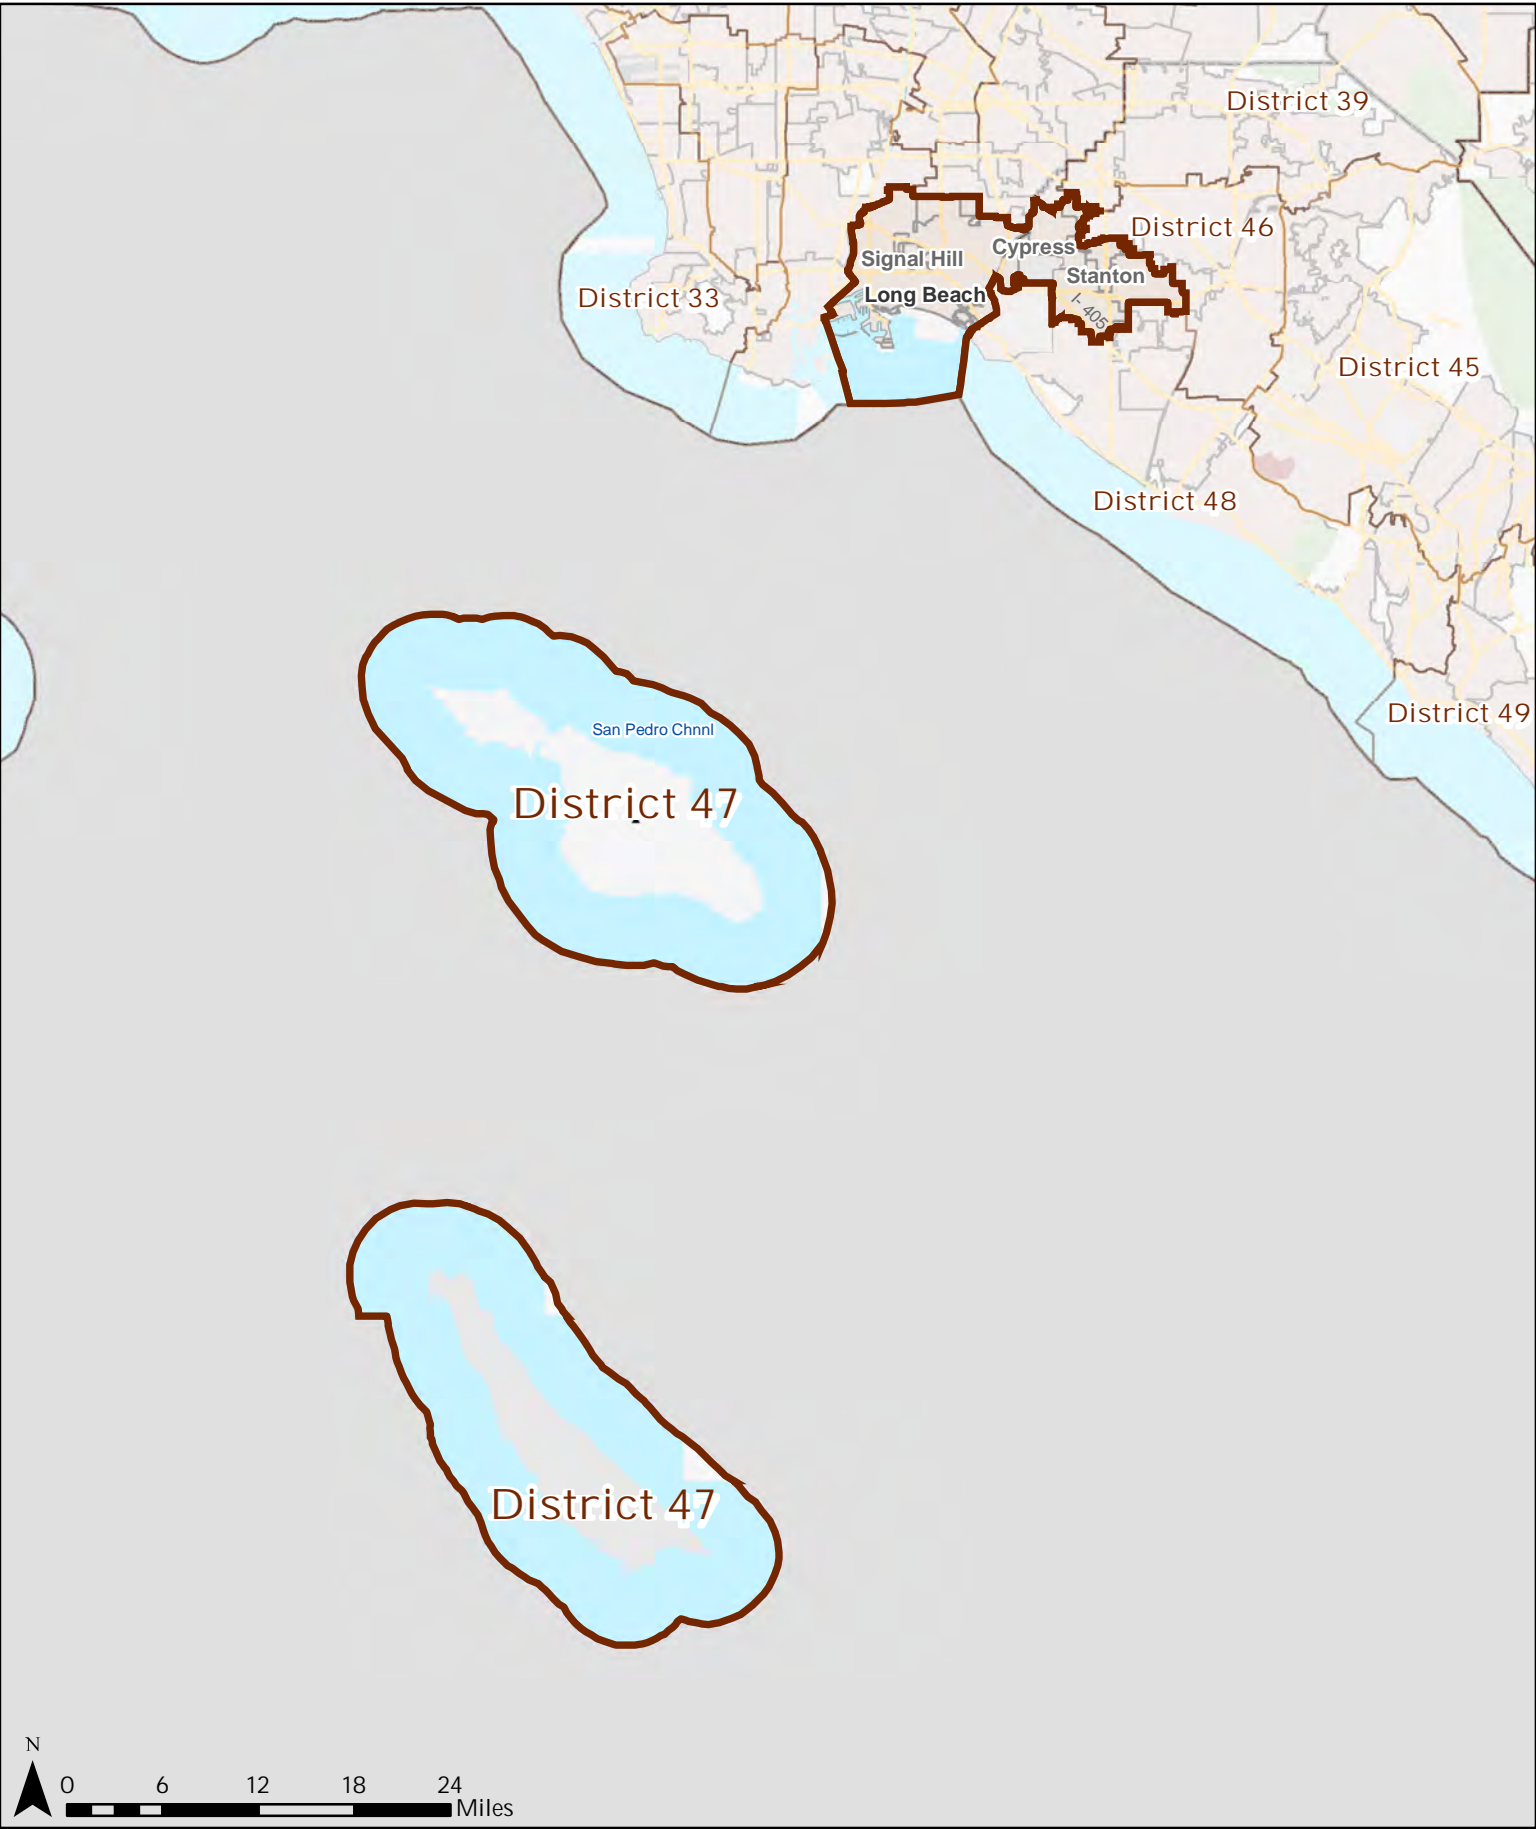

# California State Congressional District 38

Map created by Healthy City, a project of the Advancement Project, August 2011. Created from CRC Certified Map: crc\_20110815\_congress\_certified\_statewide.zip. SHA-1: 1893c0695a42454a202f5b1ef433abff6b491db9. Basemap from US Census Bureau TIGER/Line Shapefiles.

# California State Congressional District 47

Map created by Healthy City, a project of the Advancement Project, August 2011. Created from CRC Certified Map: crc\_20110815\_congress\_certified\_statewide.zip. SHA-1: 1893c0695a42454a202f5b1ef433abff6b491db9. Basemap from US Census Bureau TIGER/Line Shapefiles.