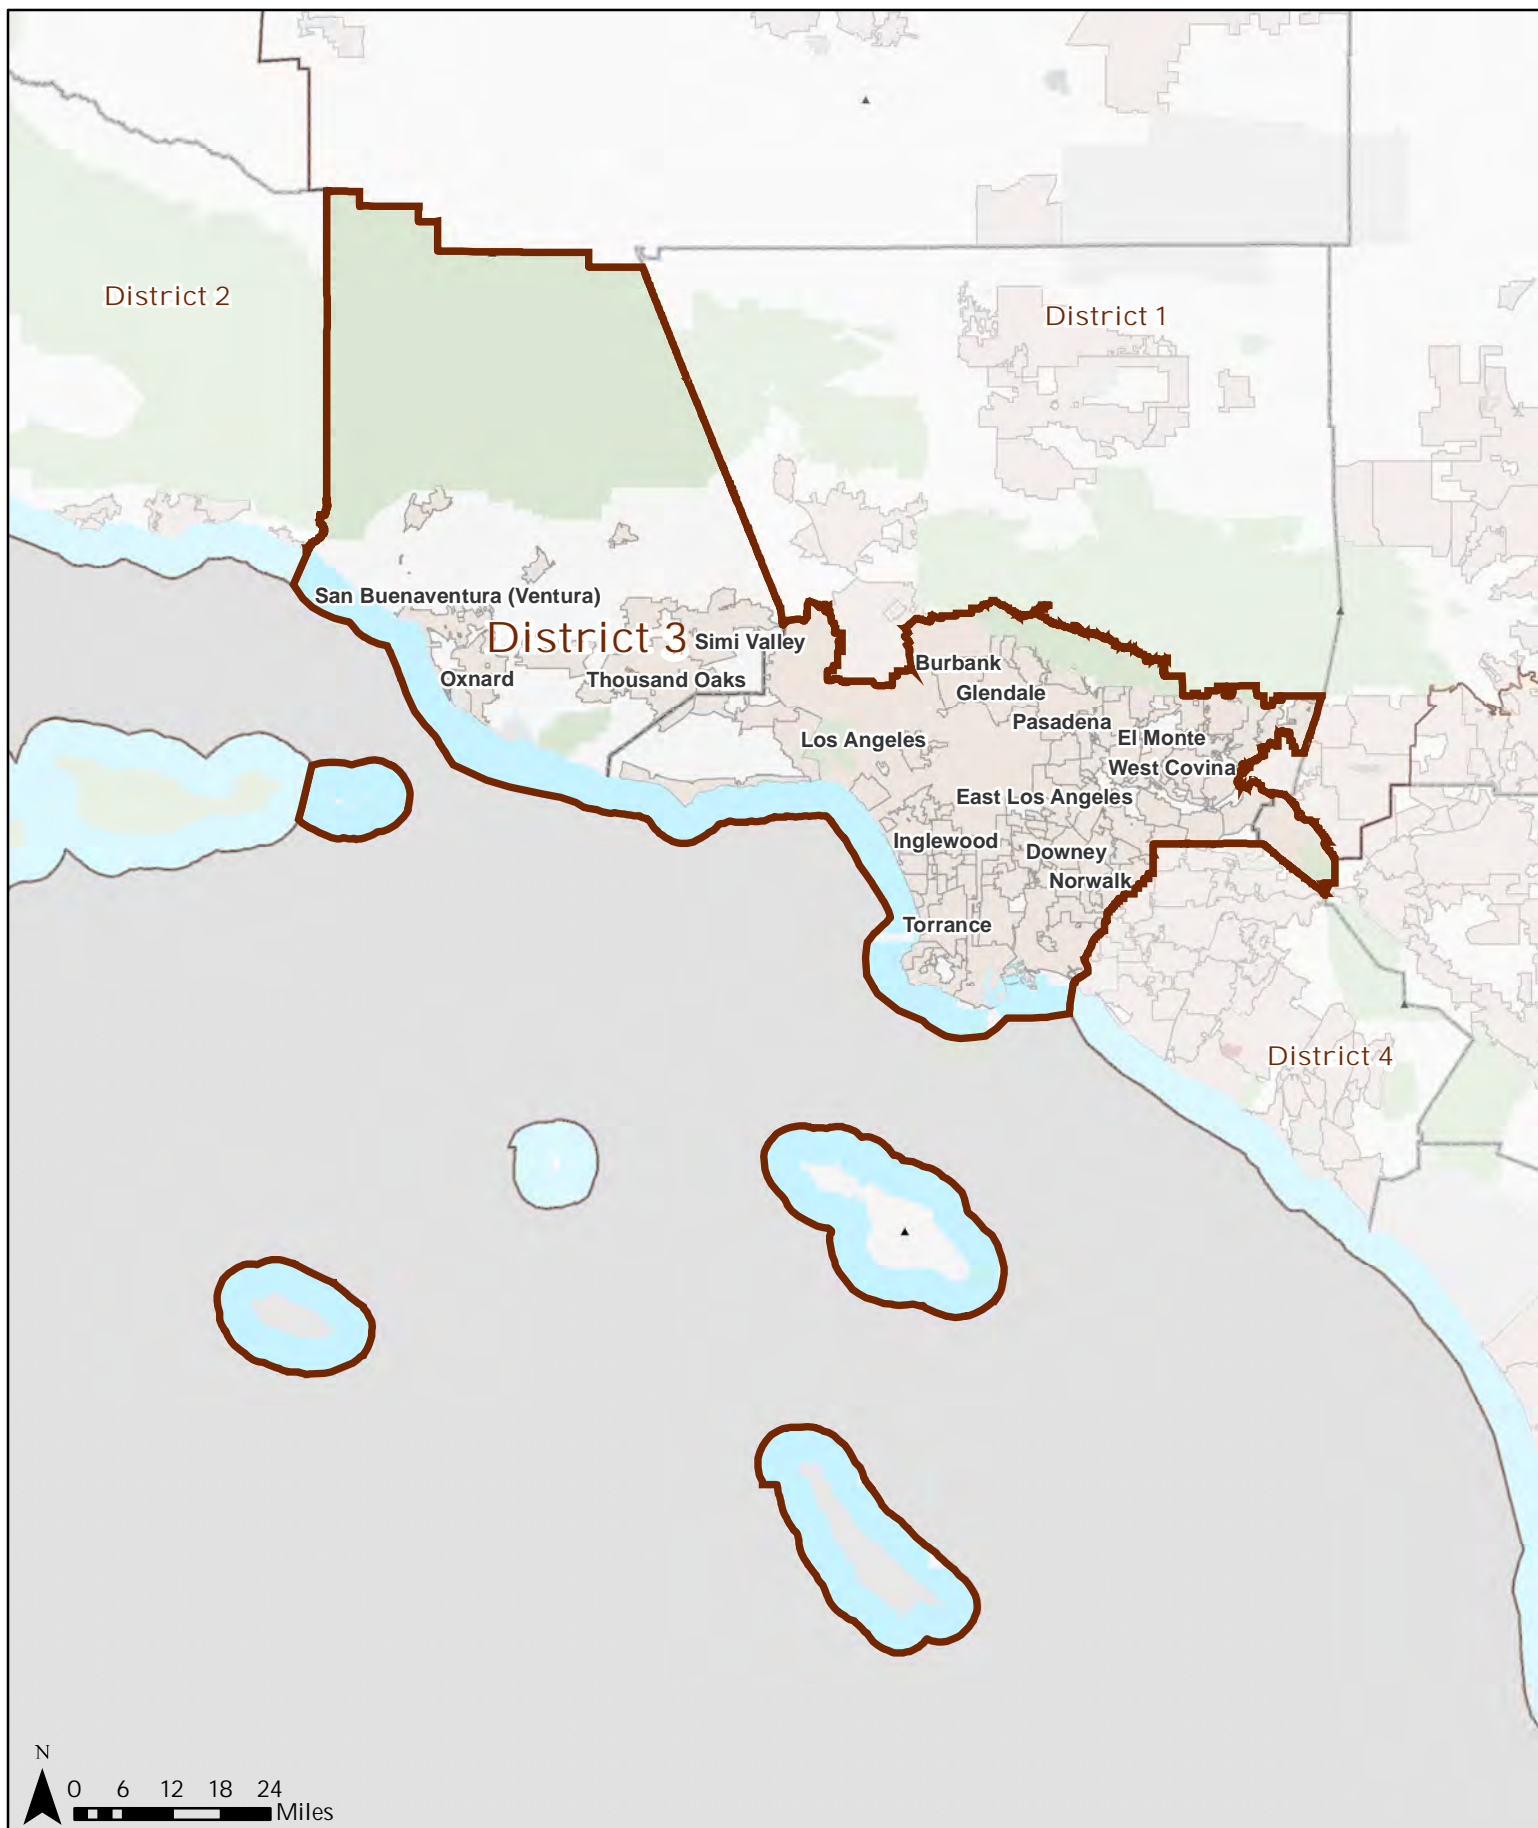

California State Board of Equalization District 3

Map created by Healthy City, a project of the Advancement Project, August 2011. Created From CRC Certified Map: crc_20110815_boe_certified_statewide.zip. SHA-1: 3dd8d0f1325818b92429f987c03668ba036ece1d. Basemap from US Census Bureau TIGER/Line Shapefiles.