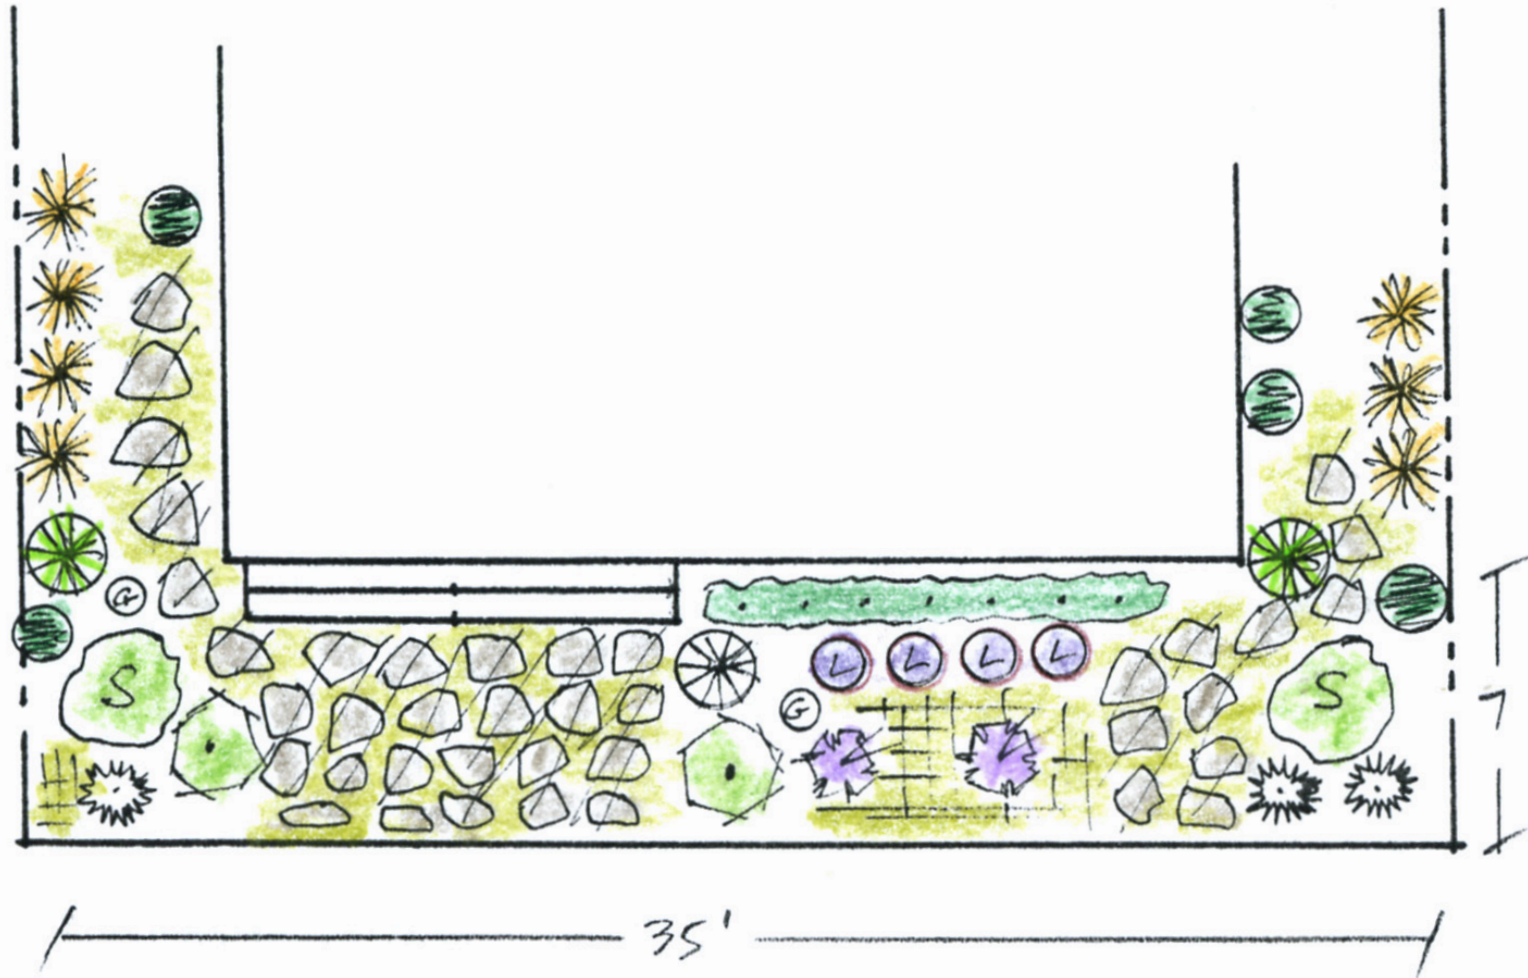

Courtesy City of Long Beach Water Department

LAKEWOOD  **OOD**

Lakewood, California – Be Waterwise – It's Up To Us! 562-866-9771, extension 2700

Long Beach Lawn to Garden Design 5 . Plant List

Long Beach Lawn to Garden Design 5 . Plant List

TREES	COMMON NAME	BOTANICAL NAME	SIZE	QUANTITY	NOTES
	Pittosporum 'Silver Sheen'	Pittosporum tenuifolium 'Silver Sheen'	5 gallon	2	
SHRUBS					
	Japanese Boxwood	Buxus microphylla japonica	5 gallon	7	
	Iceberg Rose	Rosa floribunda 'Iceberg'	5 gallon	2	
	Autumn Sage	Salvia greggii	1 gallon	2	
PERENNIALS & GRASSES					
	Society Garlic	Tulbaghia violacea	1 gallon	2	
	Mexican Feather Grass	Nassella tenuissima	1 gallon	7	
	Spanish Lavender	Lavandula stoechas	1 gallon	4	
	Blue Fescue	Festuca glauca 'Elijah Blue'	4" pot	3	
	Gold Coin	Asteriscus maritimus	1 gallon	2	
	Sea Lavender	Limonium perezii	1 gallon	5	
GROUNDCOVER					
	Flagstone with Silver Carpet	Dymondia margaretae	flats	3	
	Silver Carpet	Dymondia margaretae	flats	1	