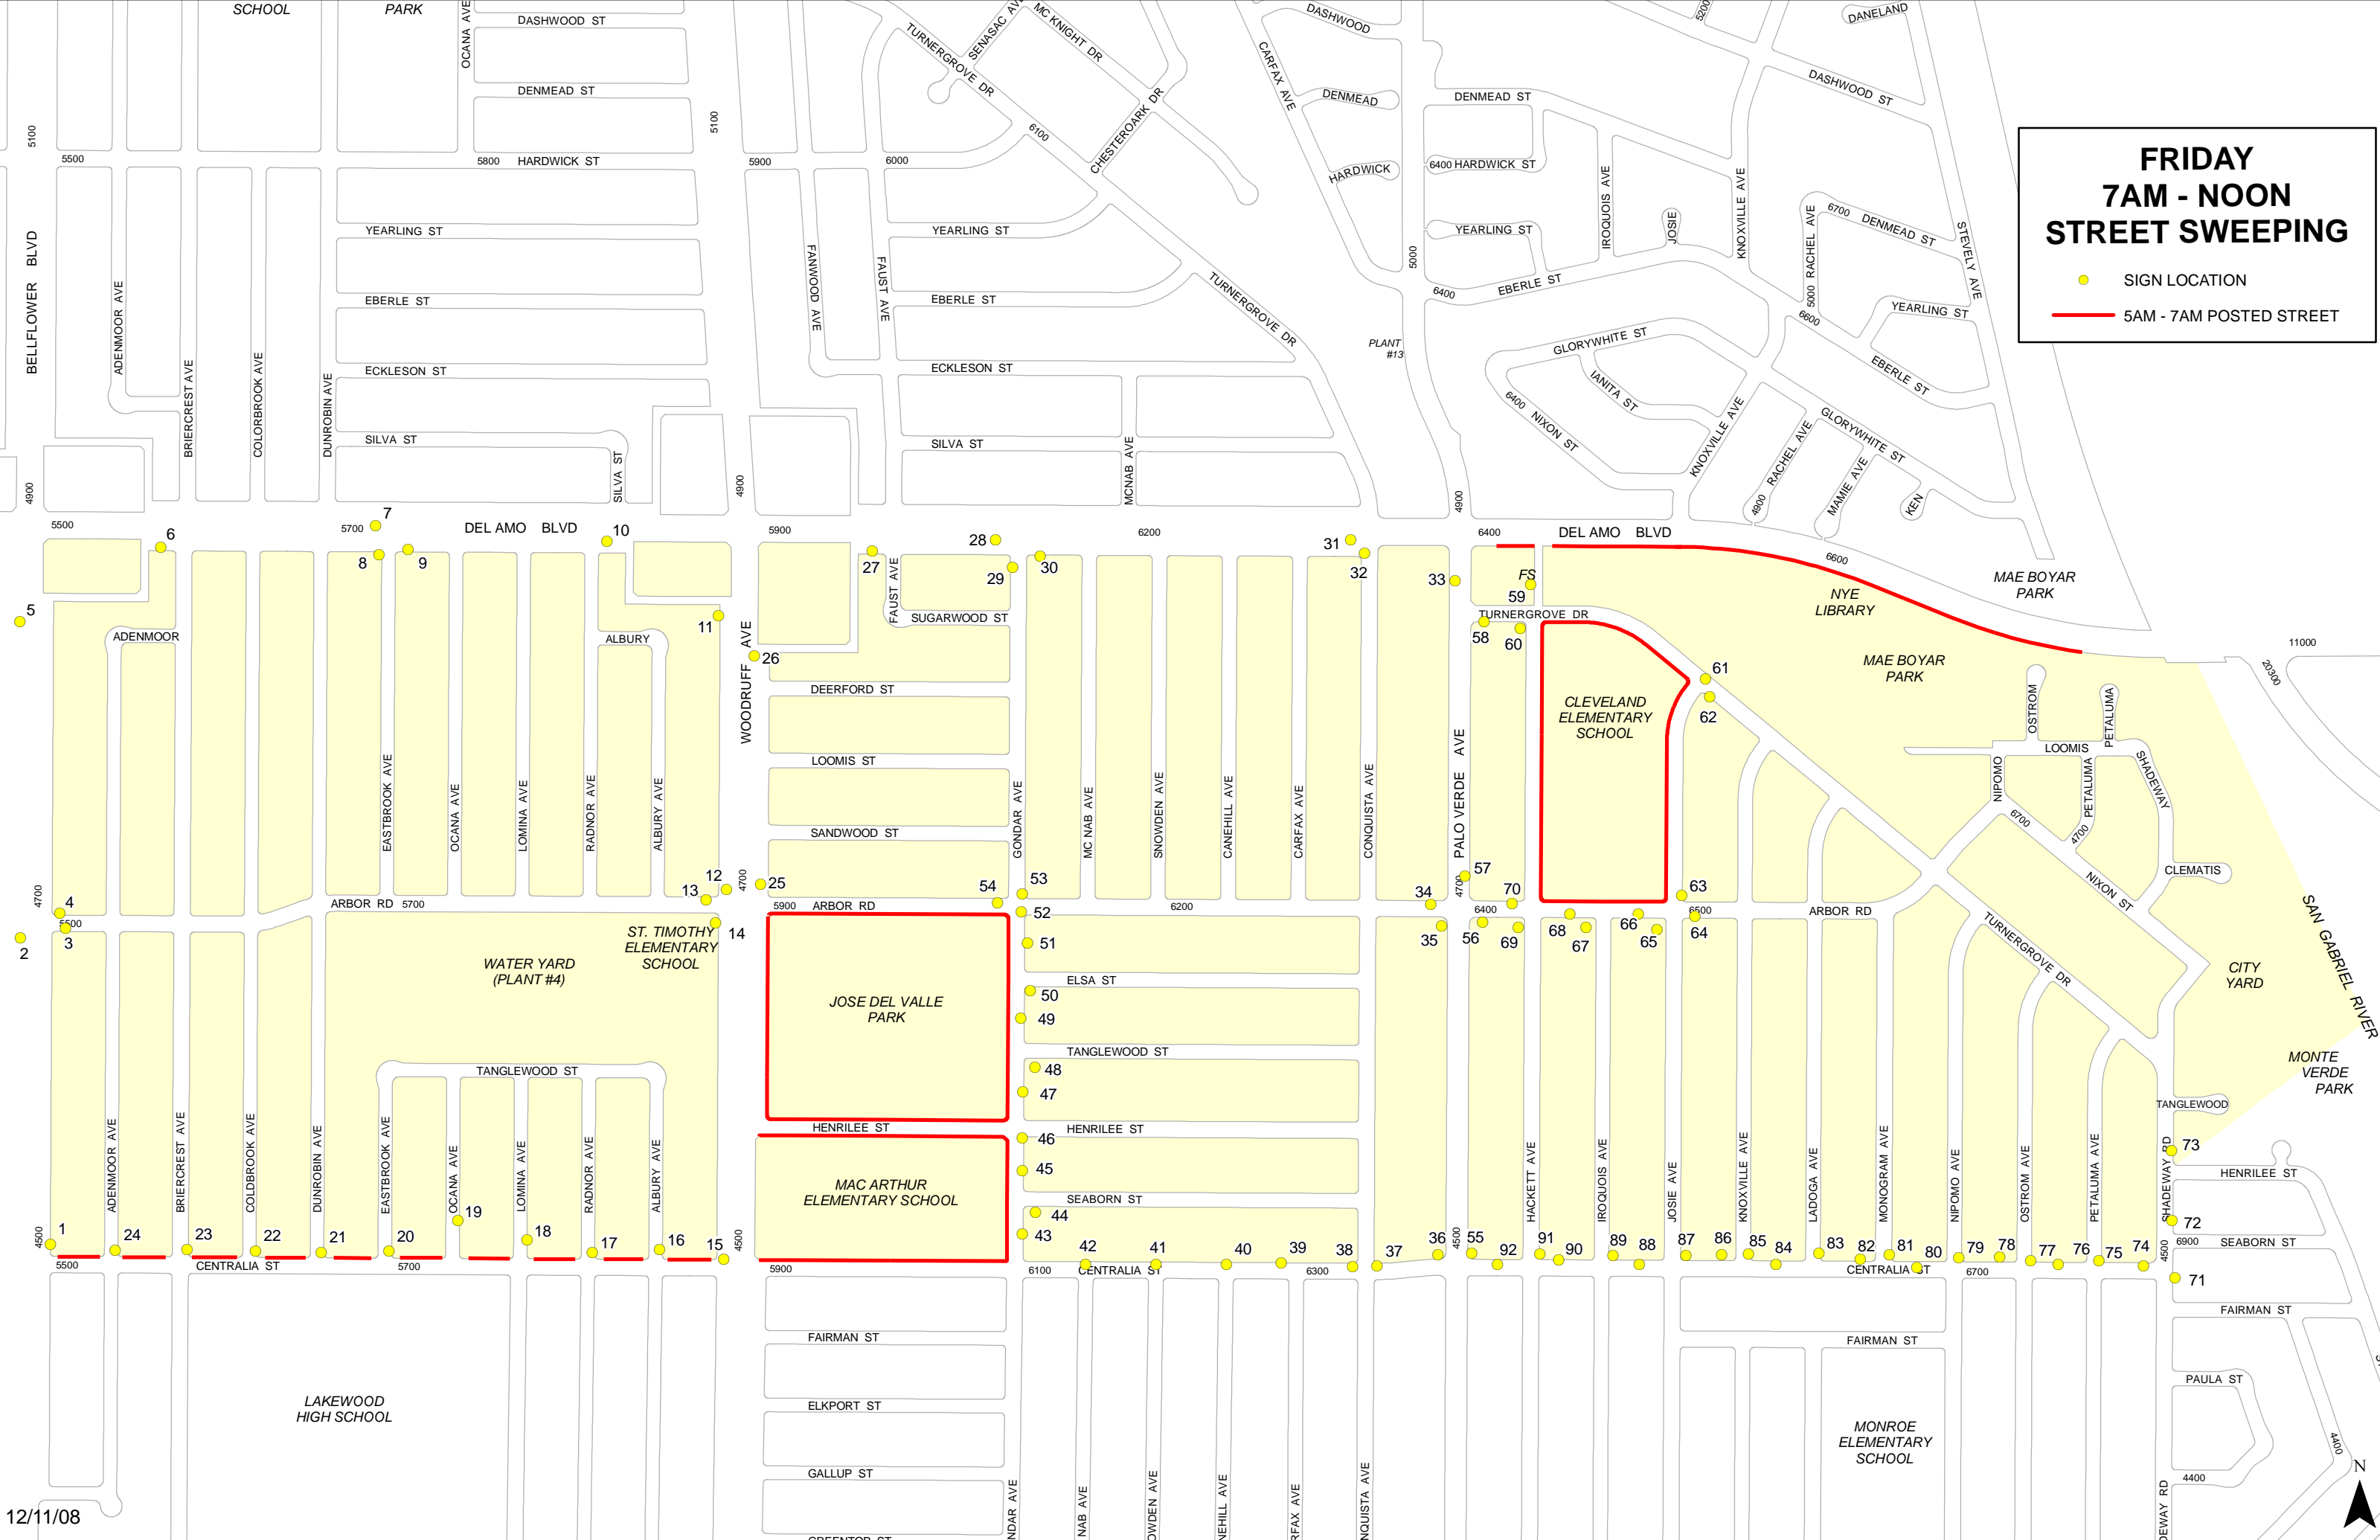

FRIDAY STREET SWEEPING

- SIGN LOCATION
- 5AM - 7AM POSTED STREET

FRIDAY 7AM - NOON STREET SWEEPING

- SIGN LOCATION
- 5AM - 7AM POSTED STREET

FRIDAY 10AM - 3PM STREET SWEEPING

- SIGN LOCATION
- 5AM - 7AM POSTED STREET