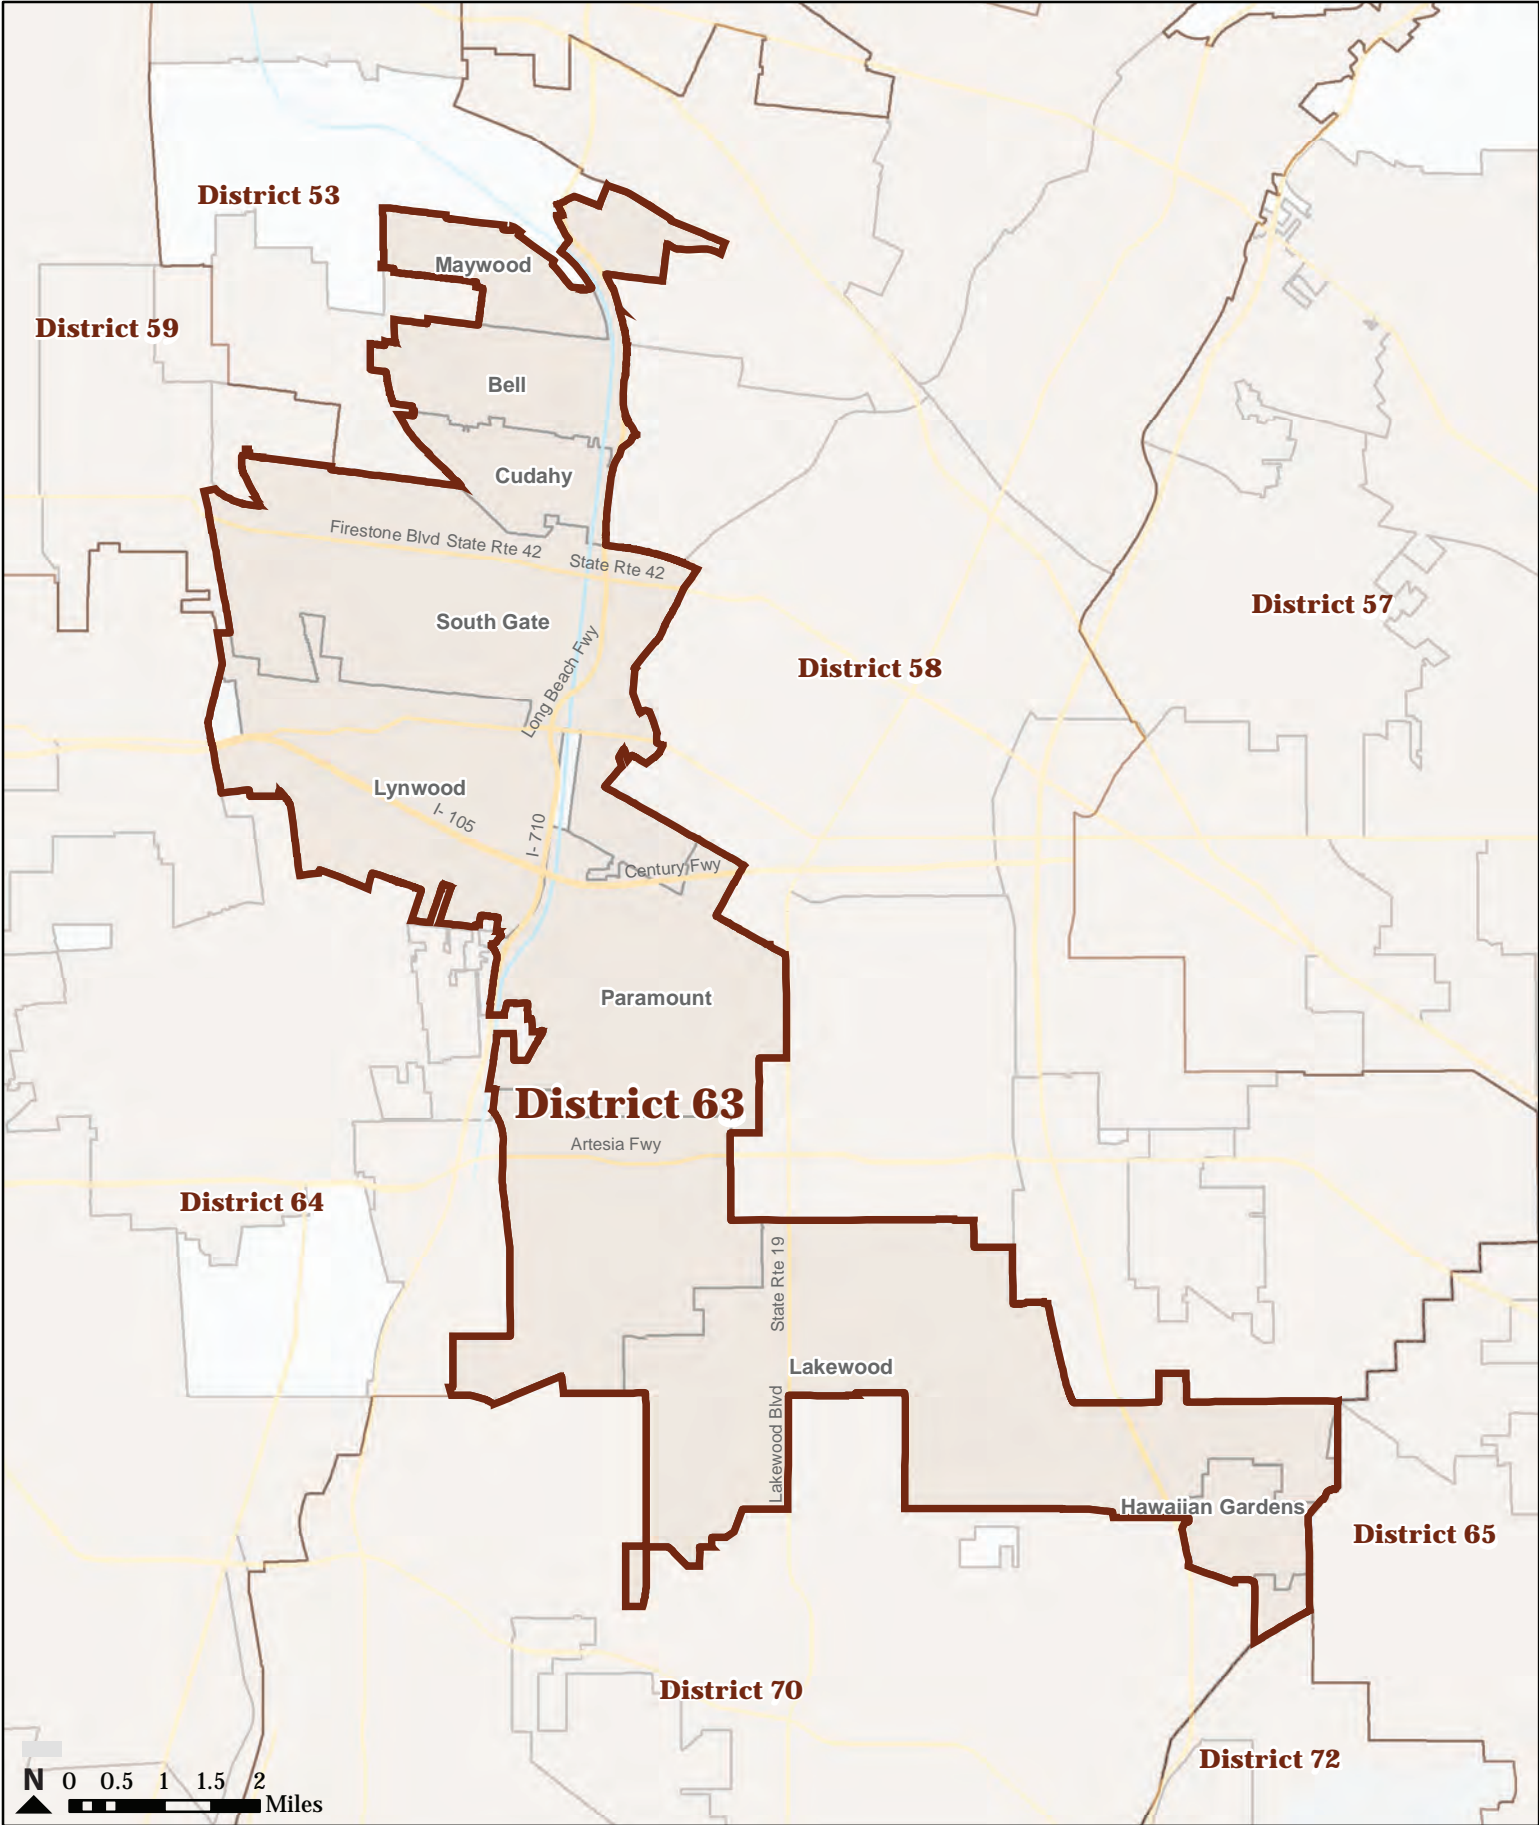

California State Assembly District 63

Map created by Healthy City, a project of the Advancement Project, August 2011. Created from CRC Certified Map: crc_20110815_assembly_certified_statewide.zip SHA-1: 323d2c56df6bf3ad6b3b4e58fd7c5d0338a476b8. Basemap from US Census Bureau TIGER/Line Shapefiles.