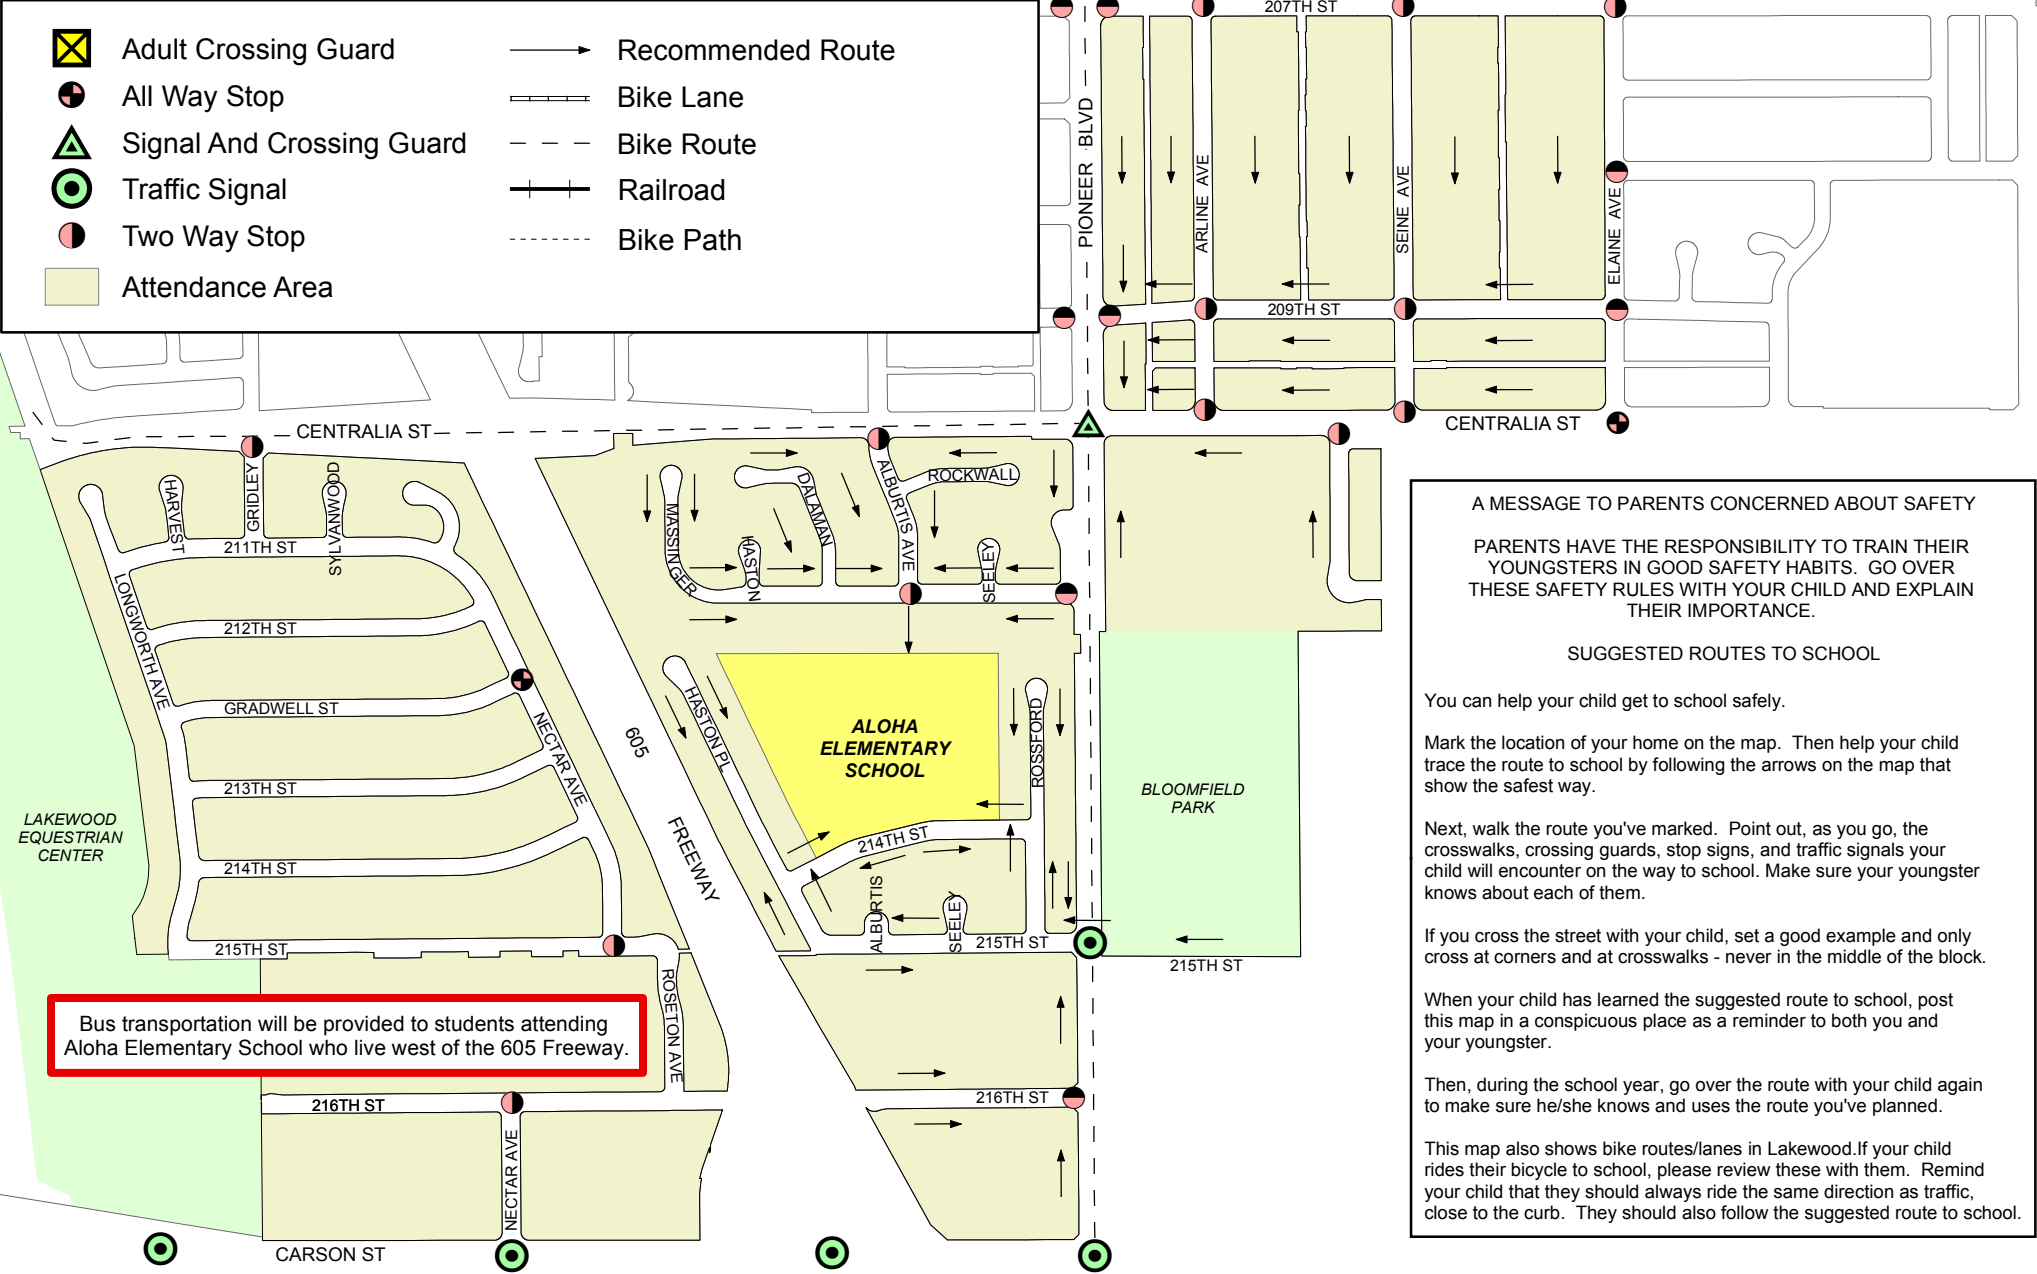

Suggested Routes To Aloha Elementary School

	Adult Crossing Guard		Recommended Route
	All Way Stop		Bike Lane
	Signal And Crossing Guard		Bike Route
	Traffic Signal		Railroad
	Two Way Stop		Bike Path
	Attendance Area		

Bus transportation will be provided to students attending Aloha Elementary School who live west of the 605 Freeway.

A MESSAGE TO PARENTS CONCERNED ABOUT SAFETY

PARENTS HAVE THE RESPONSIBILITY TO TRAIN THEIR YOUNGSTERS IN GOOD SAFETY HABITS. GO OVER THESE SAFETY RULES WITH YOUR CHILD AND EXPLAIN THEIR IMPORTANCE.

SUGGESTED ROUTES TO SCHOOL

You can help your child get to school safely.

Mark the location of your home on the map. Then help your child trace the route to school by following the arrows on the map that show the safest way.

If you cross the street with your child, set a good example and only cross at corners and at crosswalks - never in the middle of the block.

When your child has learned the suggested route to school, post this map in a conspicuous place as a reminder to both you and your youngster.